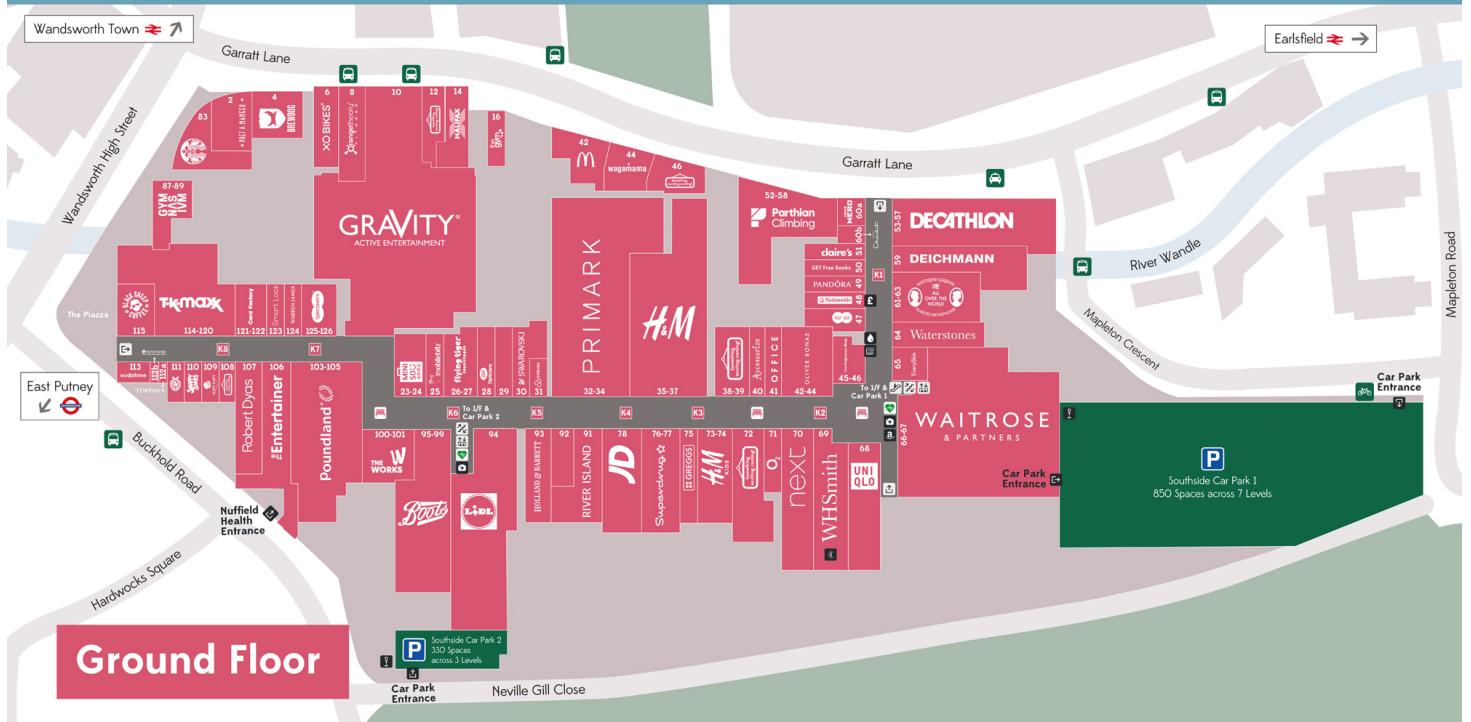

Centre Map

Ground Floor

First Floor

Fashion

| | |
|---------|--------------|
| 35-37 | H&M |
| 70 | Next |
| 42-44 | Oliver Bonas |
| 32-34 | Primark |
| 91 | River Island |
| 114-120 | TK Maxx |
| 68 | Uniqlo |

Kids

| | |
|---------|-----------------|
| 206 | Gootopia |
| 73-74 | H&M Kids |
| 200-201 | Kids Space |
| 31 | Kitikate |
| 106 | The Entertainer |

Leisure

| | |
|-----|-----------|
| 111 | CEX |
| 208 | Cineworld |
| 10 | Gravity |