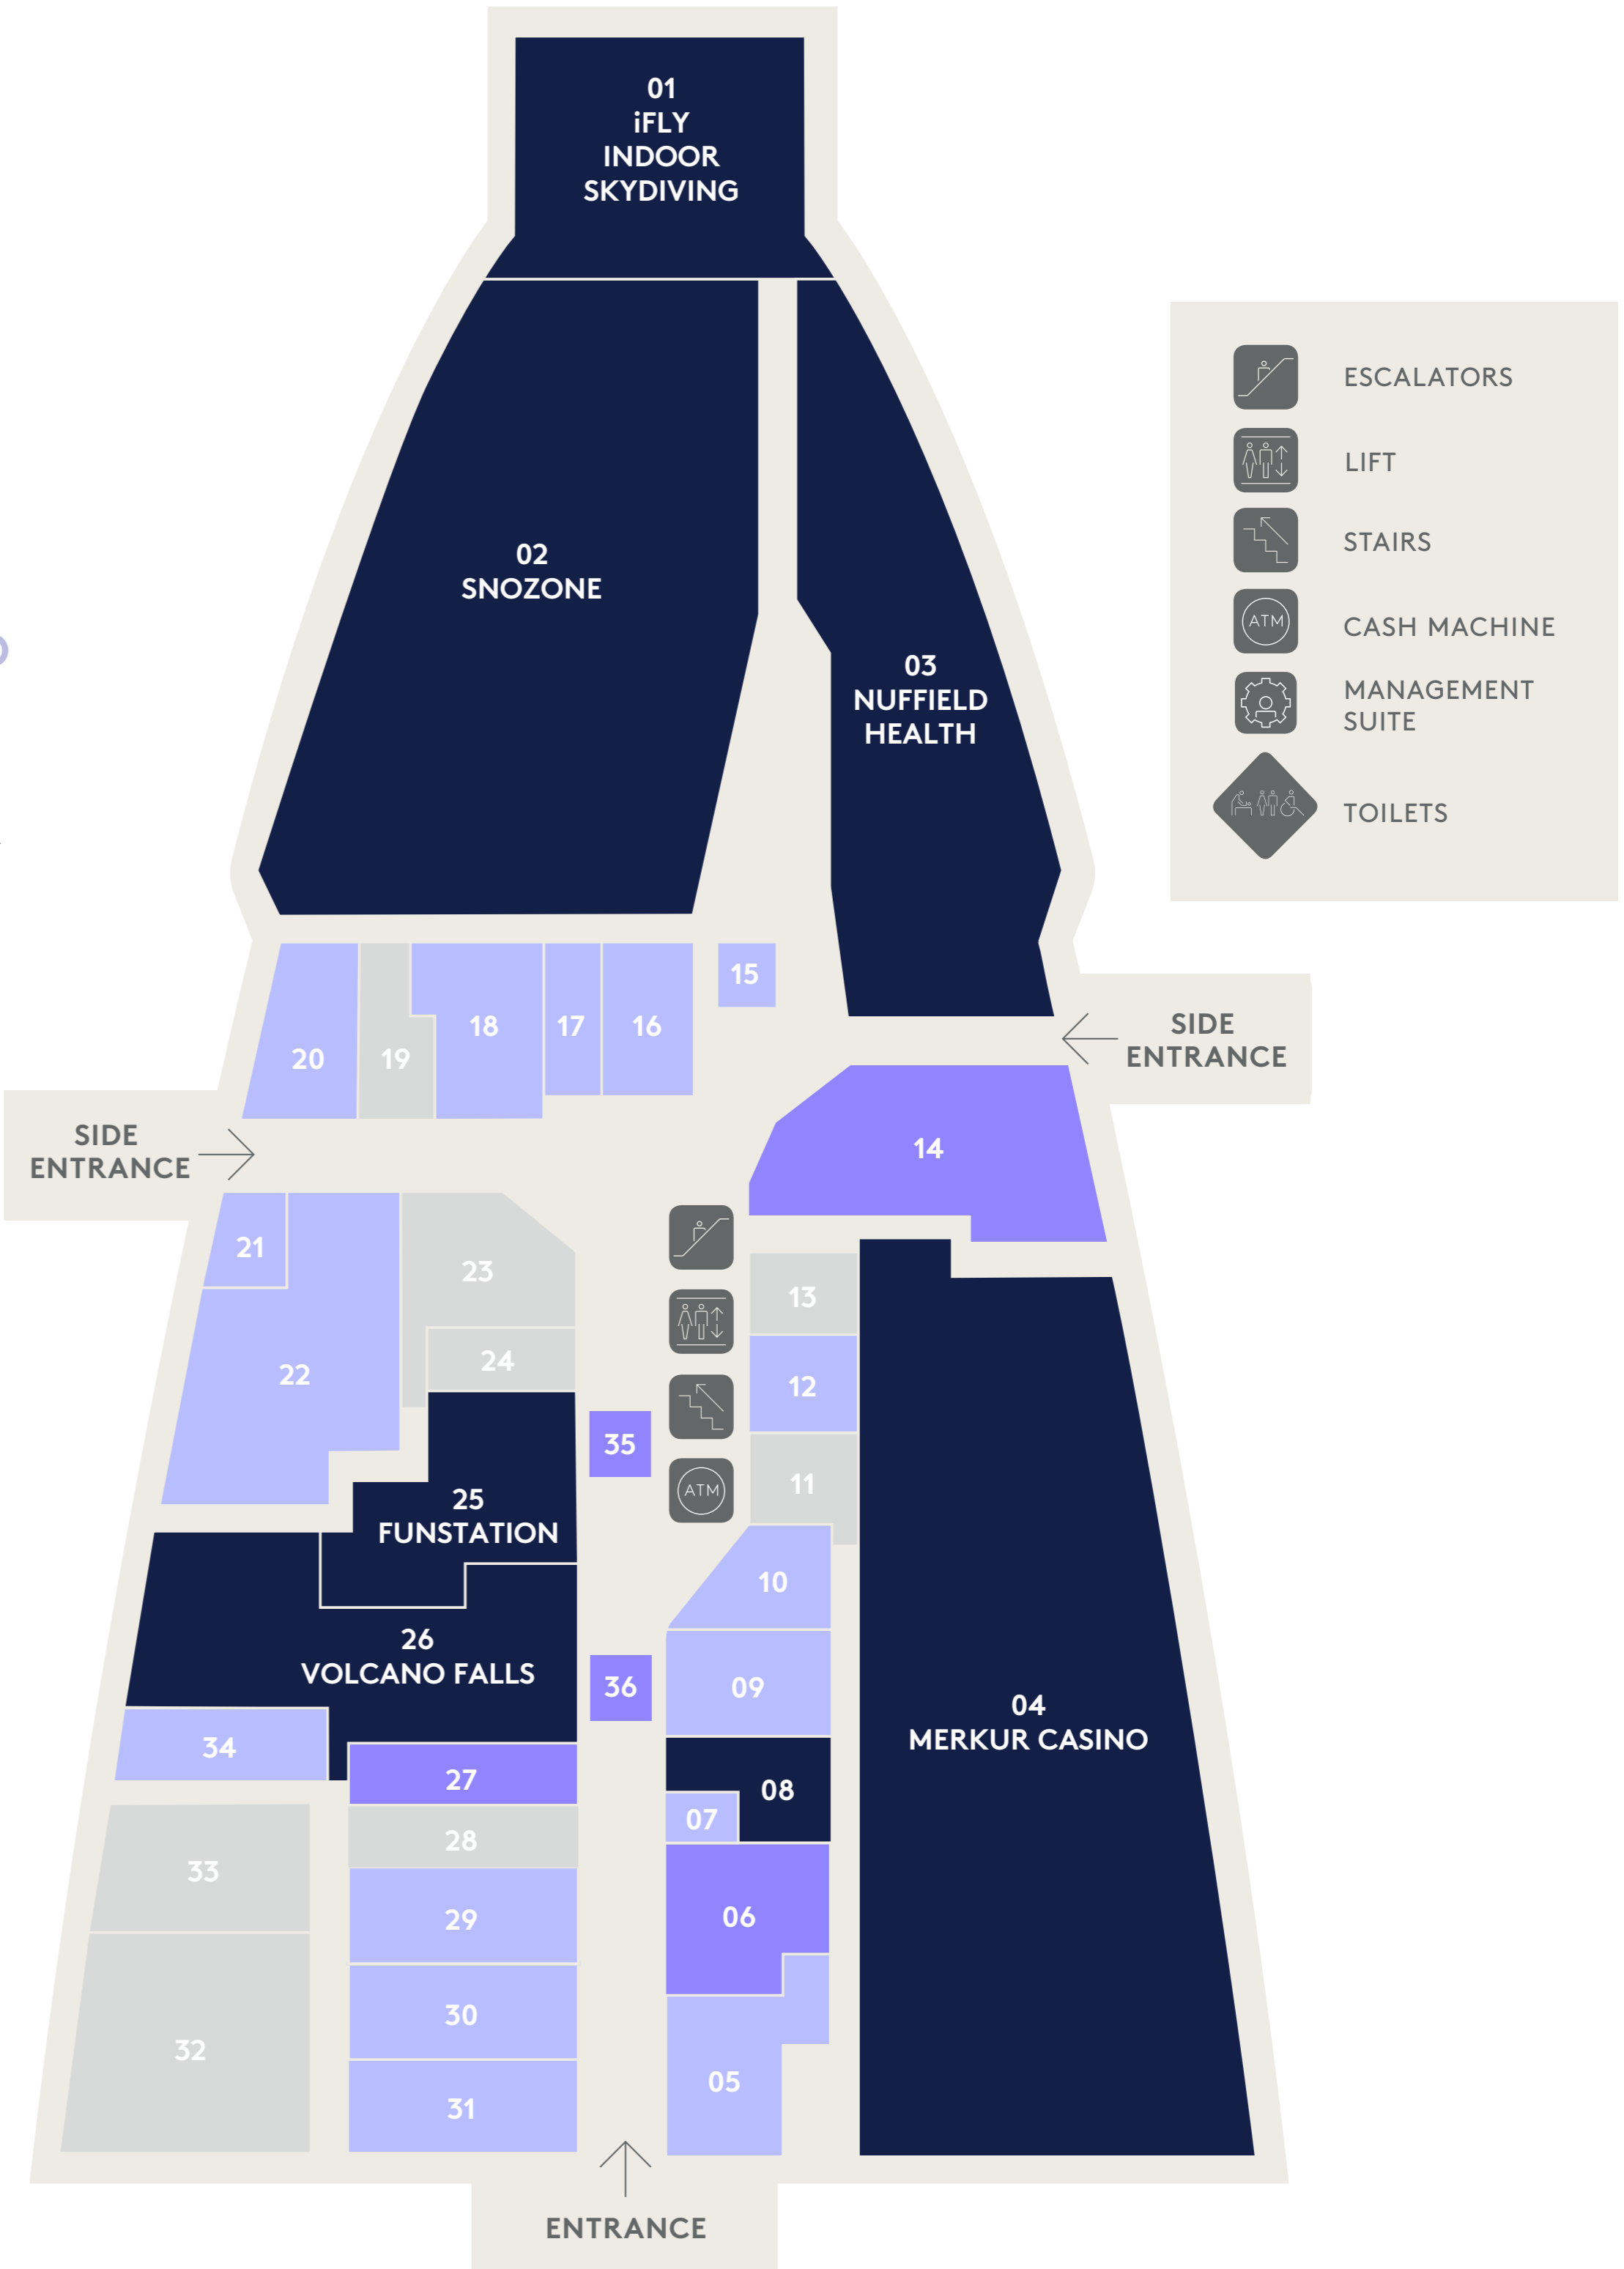

GROUND FLOOR

ACTIVITIES & ENTERTAINMENT

- 01 iFLY INDOOR SKYDIVING
- 02 SNOZONE
- 03 NUFFIELD HEALTH
- 04 MERKUR CASINO
- 08 ESCAPE HUNT
- 25 FUNSTATION
- 26 VOLCANO FALLS ADVENTURE GOLF

EAT & DRINK

- 05 NANDO'S
- 07 SHAKE-A-SHAKE
- 09 PIZZA EXPRESS
- 10 TACO BELL
- 12 WAGAMAMA
- 15 T4
- 16 CREAMS CAFÉ
- 17 XPRESSO NET
- 18 VITA XSCAPE

EAT & DRINK CONTINUED

- 20 SLIM CHICKENS
- 21 SUBWAY
- 22 THE MOON UNDER WATER (WETHERSPOONS)
- 29 WING KINGZ
- 30 SUMAC ROOM
- 31 MCDONALDS
- 34 FIVE GUYS

SHOPS

- 06 EVANS CYCLES
- 14 ELLIS BRIGHAM
- 27 TRESPASS
- 35 LONDIS
- 36 HOLLYWOOD NAIL BAR

FIRST FLOOR

ACTIVITIES & ENTERTAINMENT

- 38 GRAVITY
- 39 HOLLYWOOD BOWL
- 40 CINEWORLD

EAT & DRINK

- 41 STARBUCKS