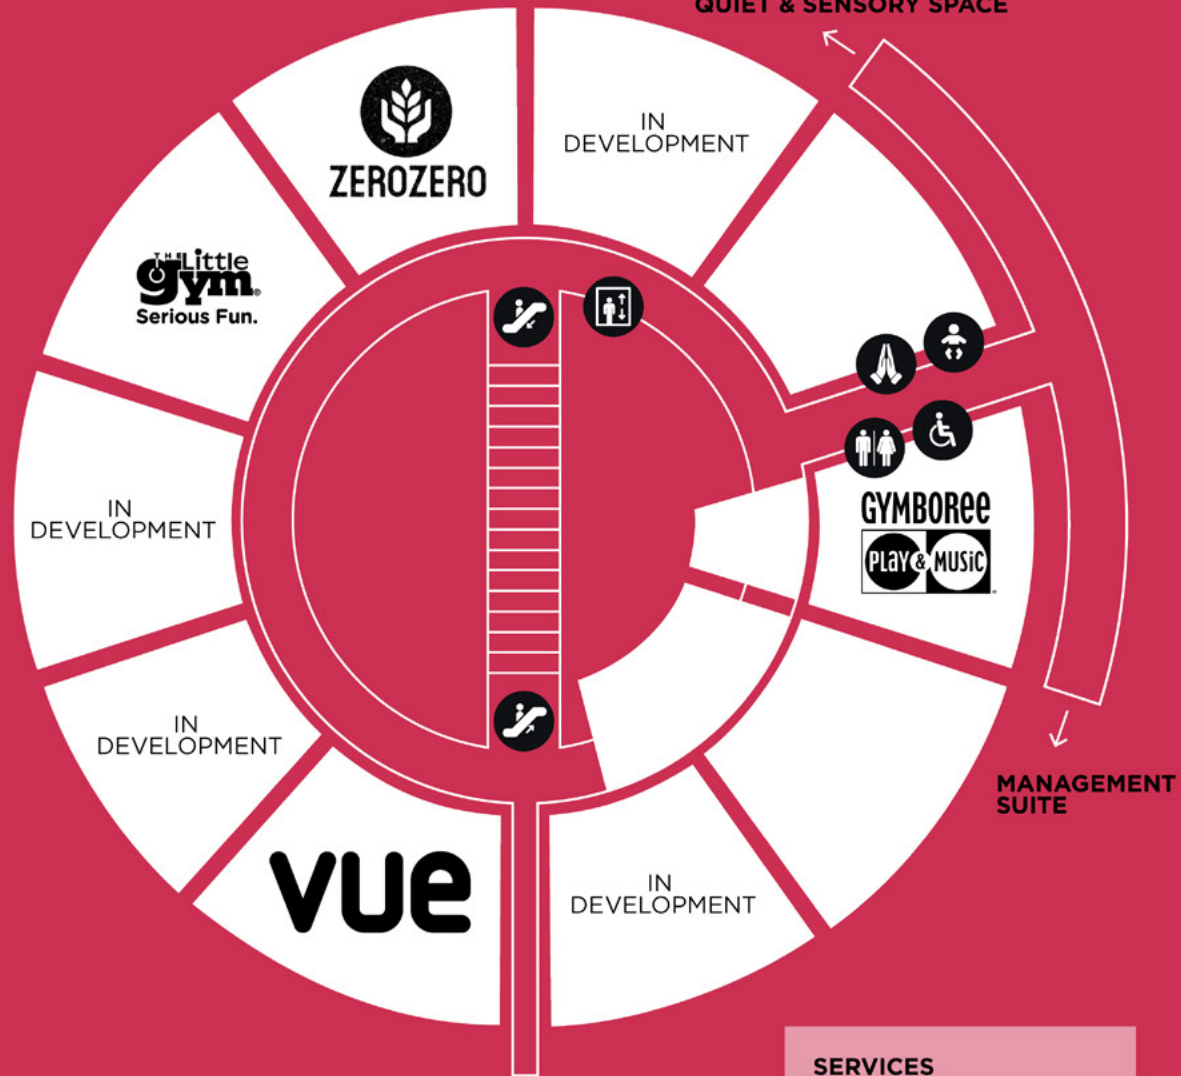

SOHO
COFFEE

Virgin
active

Waterstones

Photo-Me

THE LAWN

amazon
locker

THE HUB

SERVICES

- Escalator
- Lift
- Toilet
- Accessible facilities
- Baby changing
- Prayer room
- Car park

02
centre
NW3

LEVEL 2

THE VENUE
THE GALLERY
QUIET & SENSORY SPACE

SERVICES

- Escalator
- Lift
- Toilet
- Accessible facilities
- Baby changing
- Prayer room
- Car park