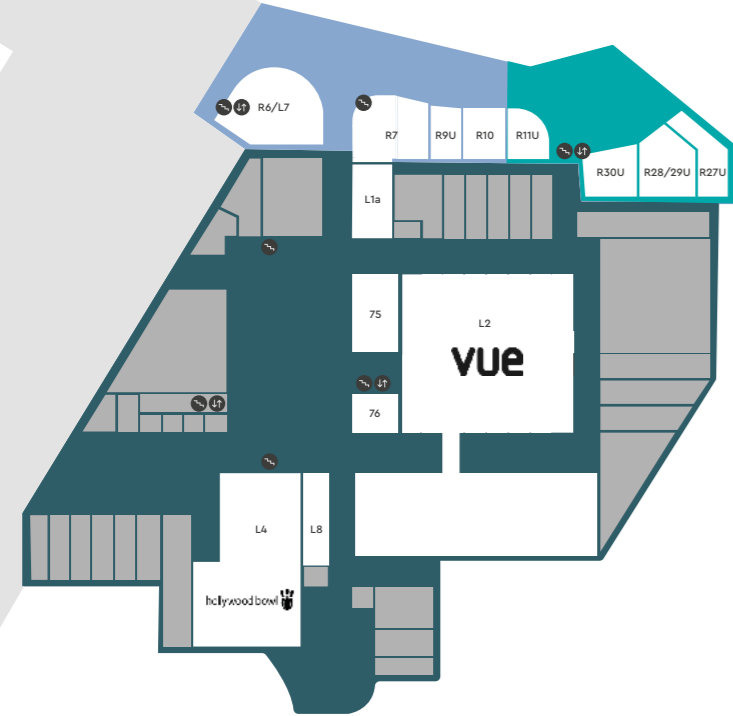

# 1

FIRST

Drinking and dining in the new Spinnaker Quarter, boasting waterfront views.

- PARKING
- ESCALATORS
- STAIRS
- BABY CHANGE
- TOILETS
- LIFTS
- GUEST SERVICES
- PLAY AREA
- ACCESSIBLE TOILETS
- ATM
- MARINA FACILITIES
- CHANGING PLACES

# G

GROUND

**FUN FACT**  
Rumour has it that Nelson marched through Vernon Gate on his way to the Battle of Trafalgar

Play Area

Guest Services

VERNON GATE ENTRANCE

PEDESTRIAN EXIT TO RAIL/BUS STATION

- 9/10/11
- 31
- 32/34
- 101
- 105/106
- 24
- 85
- 15/16
- 93
- 28/30
- 50
- 26
- 49
- 87/88
- 72
- 41
- 58
- 79
- 12
- 99
- 86
- 91
- 56a
- 65
- 14
- 17a
- 43
- 93a
- 20a
- 7d
- 33
- 48
- 48
- 92
- 64/62
- 56b
- 8
- 20/22
- 74
- 100
- 80
- 93b
- 17
- 19/21/73
- 70