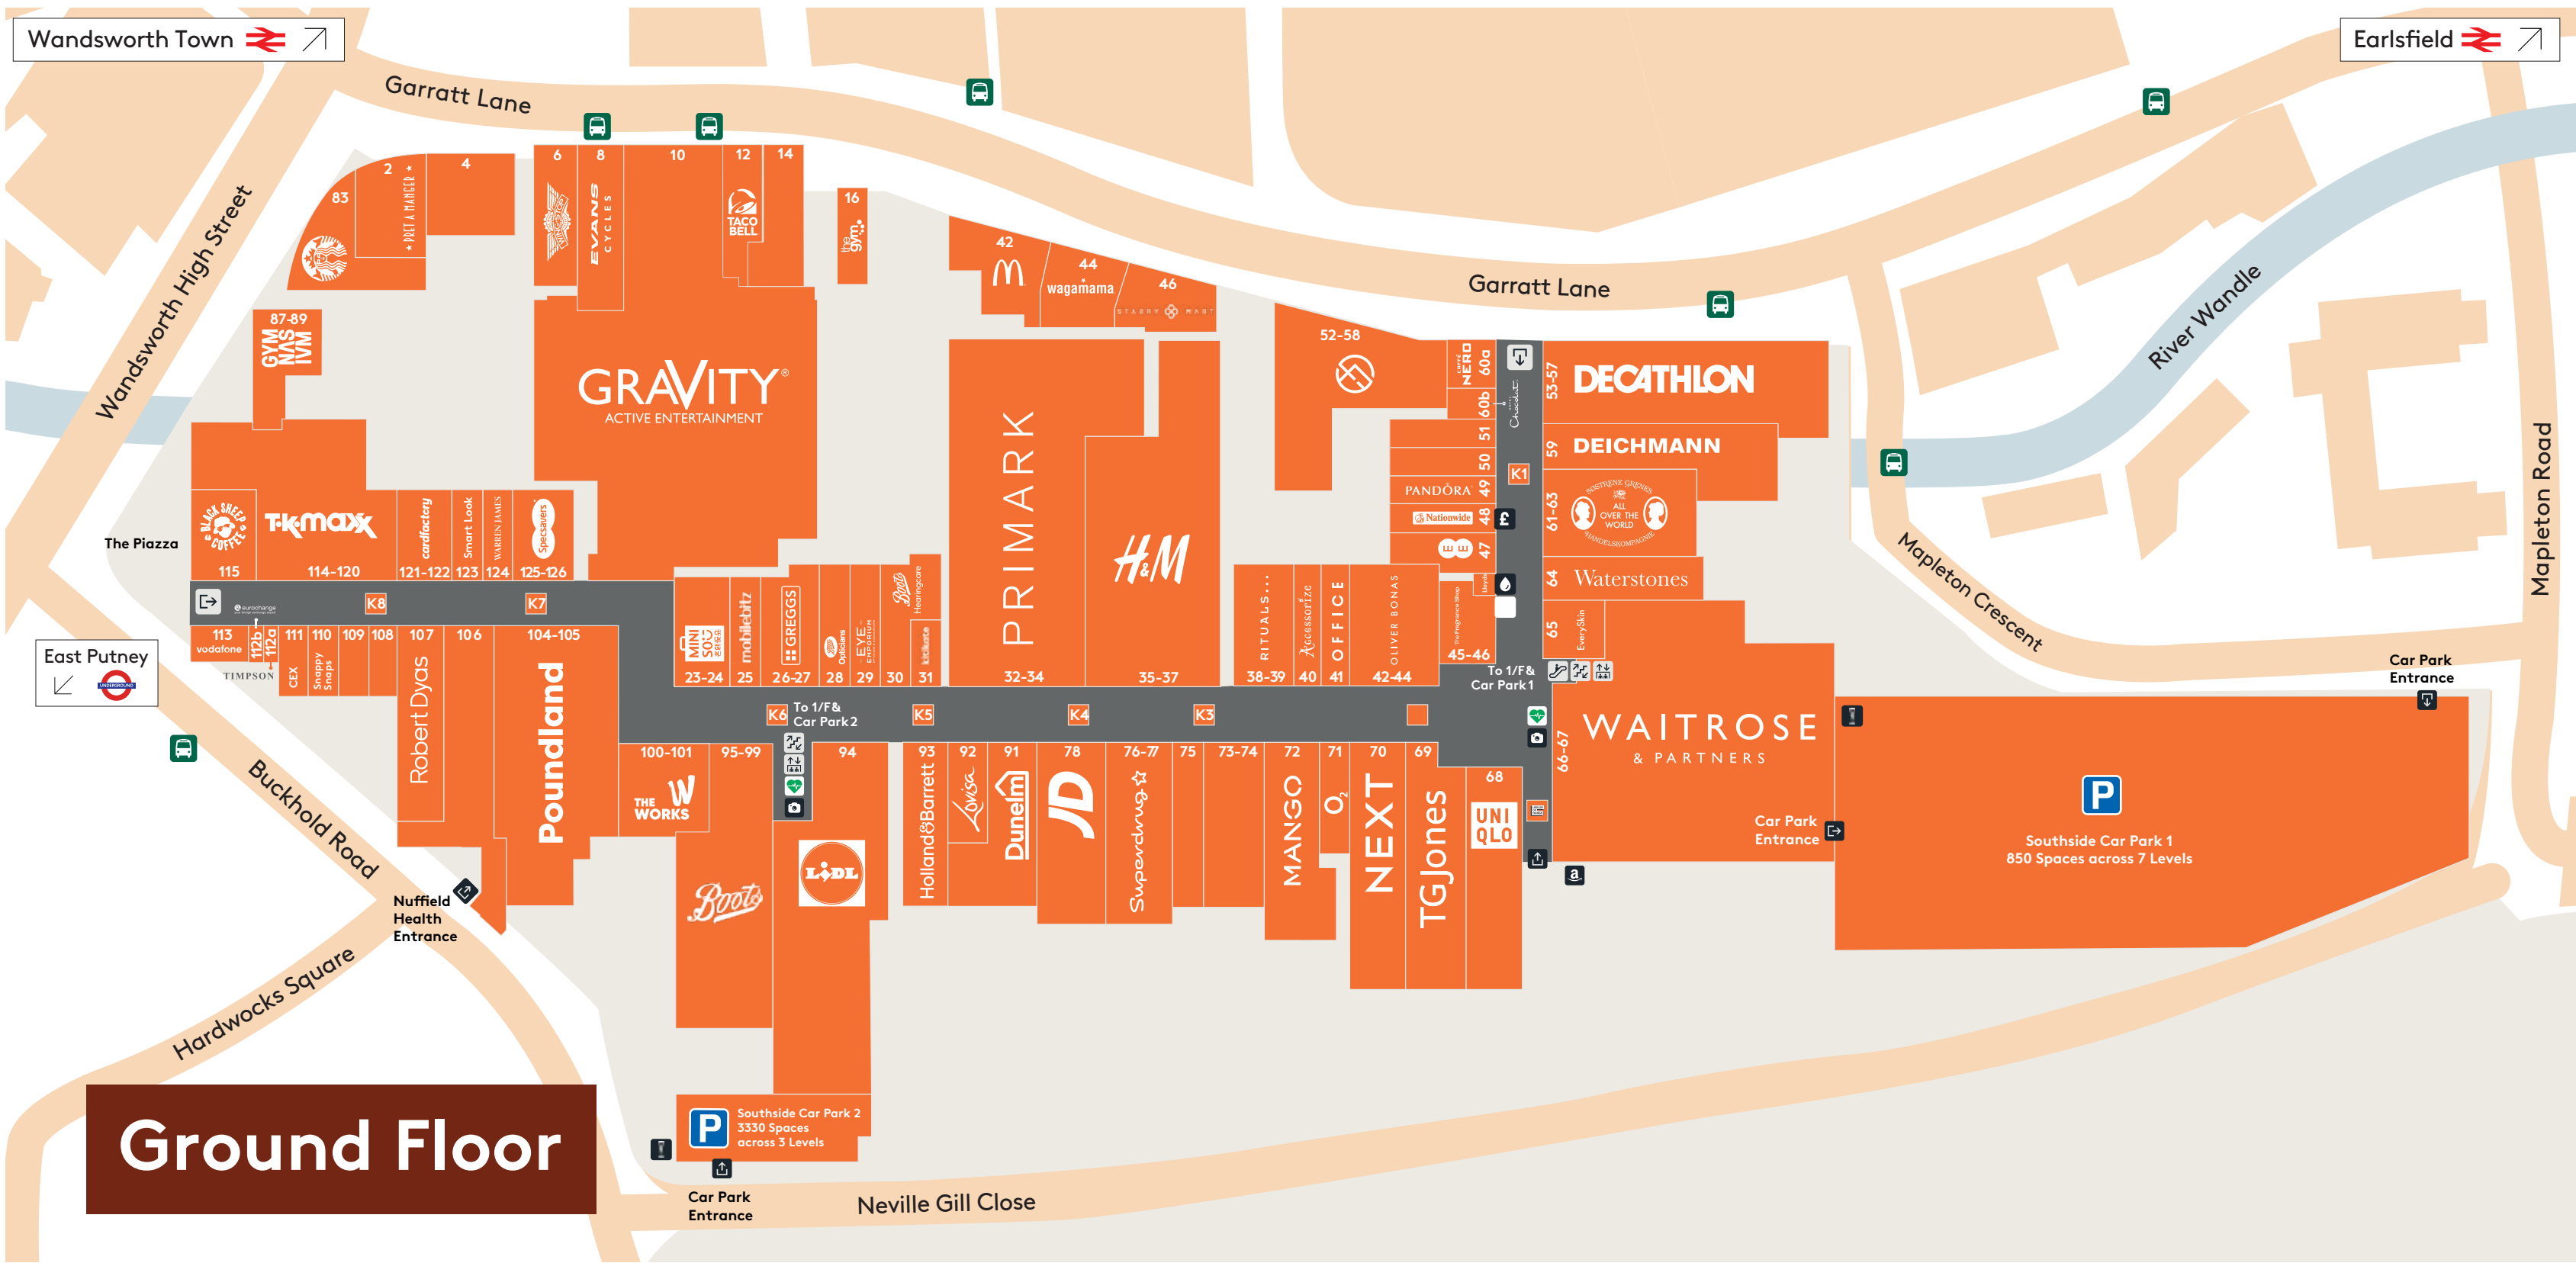

Centre Map

Fashion

- 35-37 H&M
- 92 Lovisa
- 72 Mango
- 70 Next
- 42-44 Oliver Bonas
- 32-34 Primark
- 114-120 TK Maxx
- 68 Uniqlo

Jewellery & Accessories

- 40 Accessorize
- 49 Pandora
- 124 Warren James

Groceries