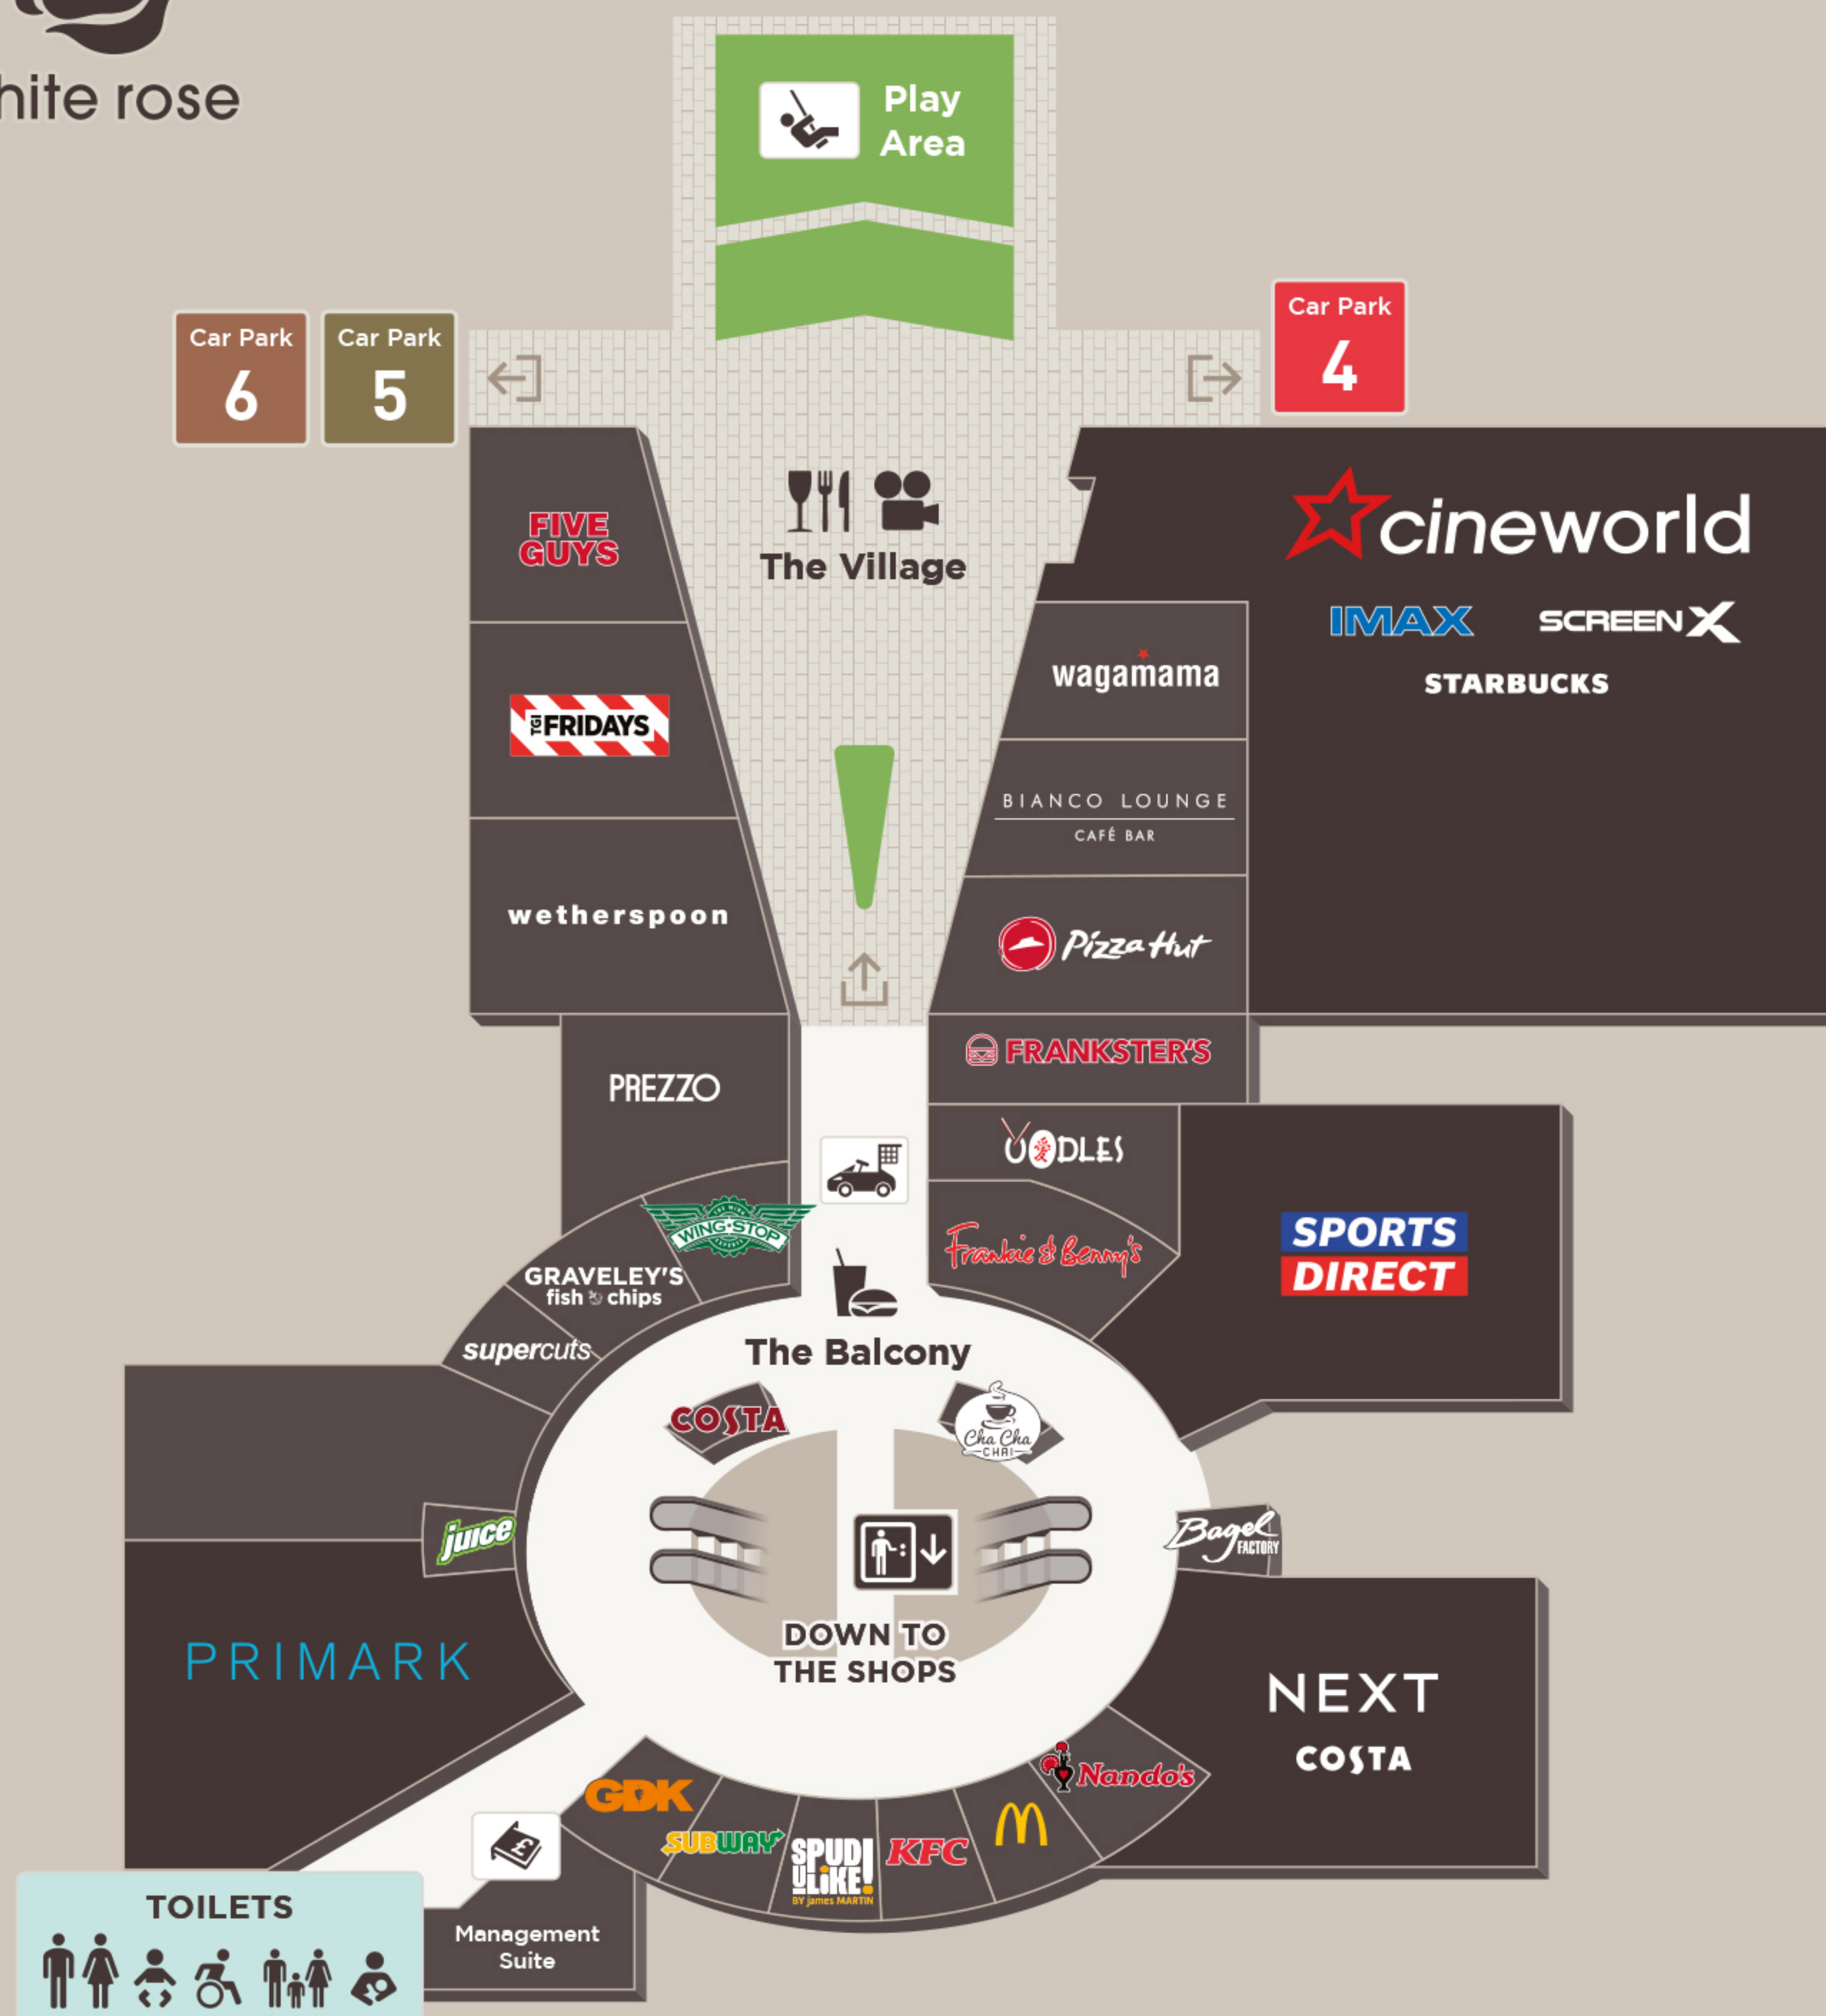

white rose

# Store Directory

## Major Stores

- 29 M&S
- 52 Next
- 62 Primark
- 1 Sainsbury's

## Health & Beauty

- 4 Boots
- 37 Gentleman's Corner
- 34 Glamour Forever
- 56 Holland & Berett
- 59 Lush
- 77 Mint Nail & Beauty
- 20 Optical Express
- 28 Pop Specs
- 19 Rituals
- 1 Specsavers (Sainsbury's)
- Level 1 Supercuts (The Balcony)
- 10 Superdrug
- 30 The Fragrance Shop
- 71 The Perfume Shop
- 67 Vision Express
- 36 White Rose Nails