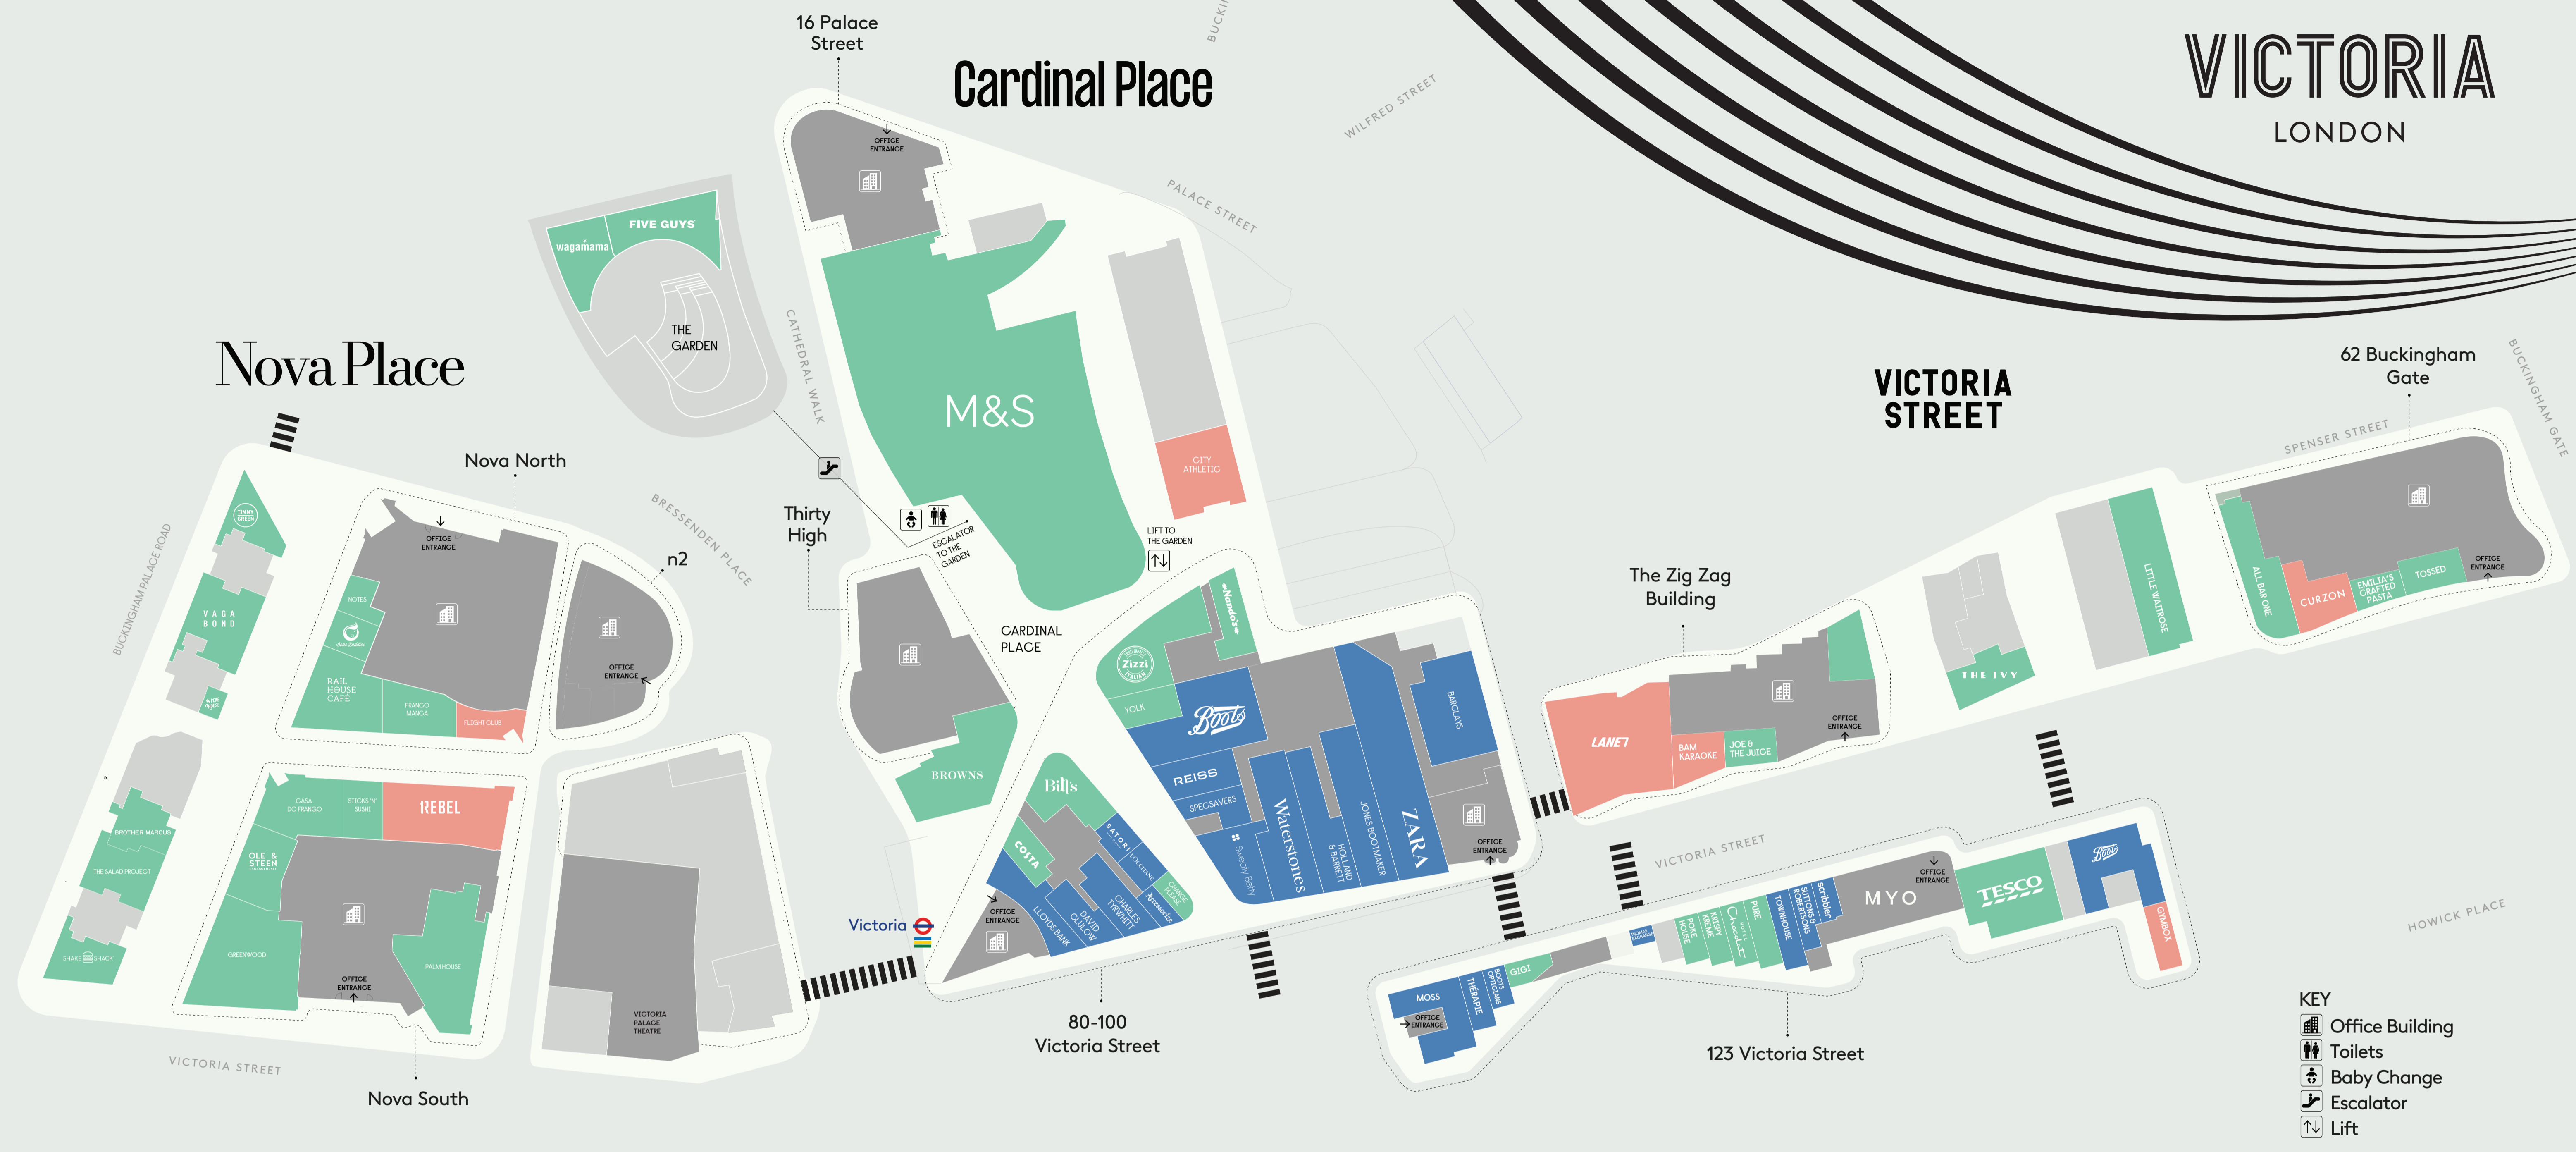

VICTORIA

LONDON

- KEY**
- Office Building
 - Toilets
 - Baby Change
 - Escalator
 - Lift

FOOD & DRINK

- | | | | |
|------------------------|-----------------|------------------|-------------------|
| All Bar One | Five Guys | Nando's | The Ivy |
| Bill's | Franco Manca | Notes | The Salad Project |
| Bone Daddies | Gigi | Ole & Steen | Timmy Green |
| Brother Marcus | Greenwood | Palm House | Tossed |
| Browns | Hotel Chocolat | Poke House | Vagabond |
| Casa Do Frango | Island Poké | Pure | Wagamama |
| Change Please | Joe & The Juice | Rail House Café | Yolk |
| Costa | Krispy Kreme | Shake Shack | Zizzi |
| Emilia's Crafted Pasta | Little Waitrose | Sticks 'n' Sushi | |
| | M&S | Tesco | |

LEISURE

- | | |
|----------------------|----------------|
| ENTERTAINMENT | FITNESS |
| BAM Karaoke | 1Rebel |
| Curzon | City Athletic |
| Flight Club | Gymbox |
| Lane7 | |