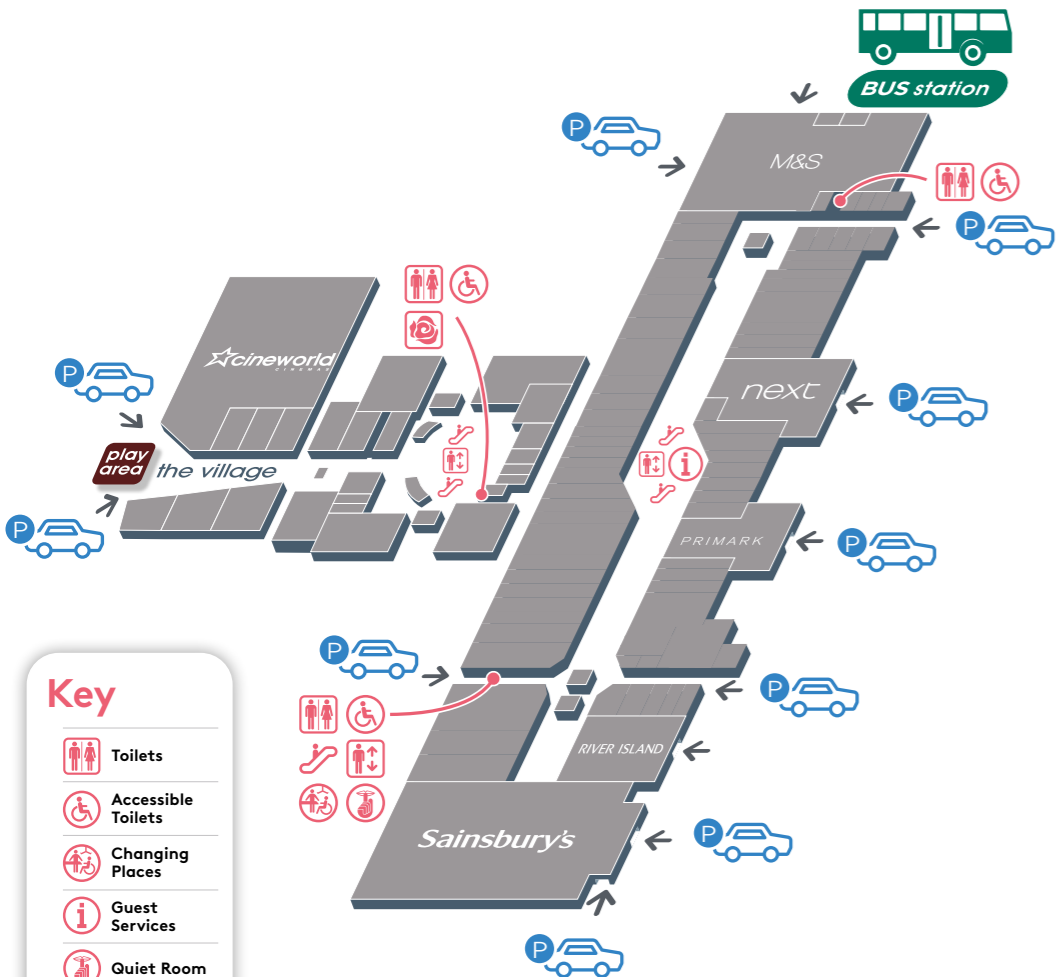

Map of White Rose Shopping Centre

Key

-  Toilets
-  Accessible Toilets
-  Changing Places
-  Guest Services
-  Quiet Room
-  Management Suite
-  Escalator
-  Lifts

Our address is:
**White Rose Shopping Centre,
 Dewsbury Road, Leeds LS11 8LU**

White Rose Lanyard

White Rose Name Badge

Quieter Places

White Rose has a **Quiet Room** that you can use at any time during your visit. The Quiet Room can be found up the escalators near New Look, at the end of the corridor near the toilets.