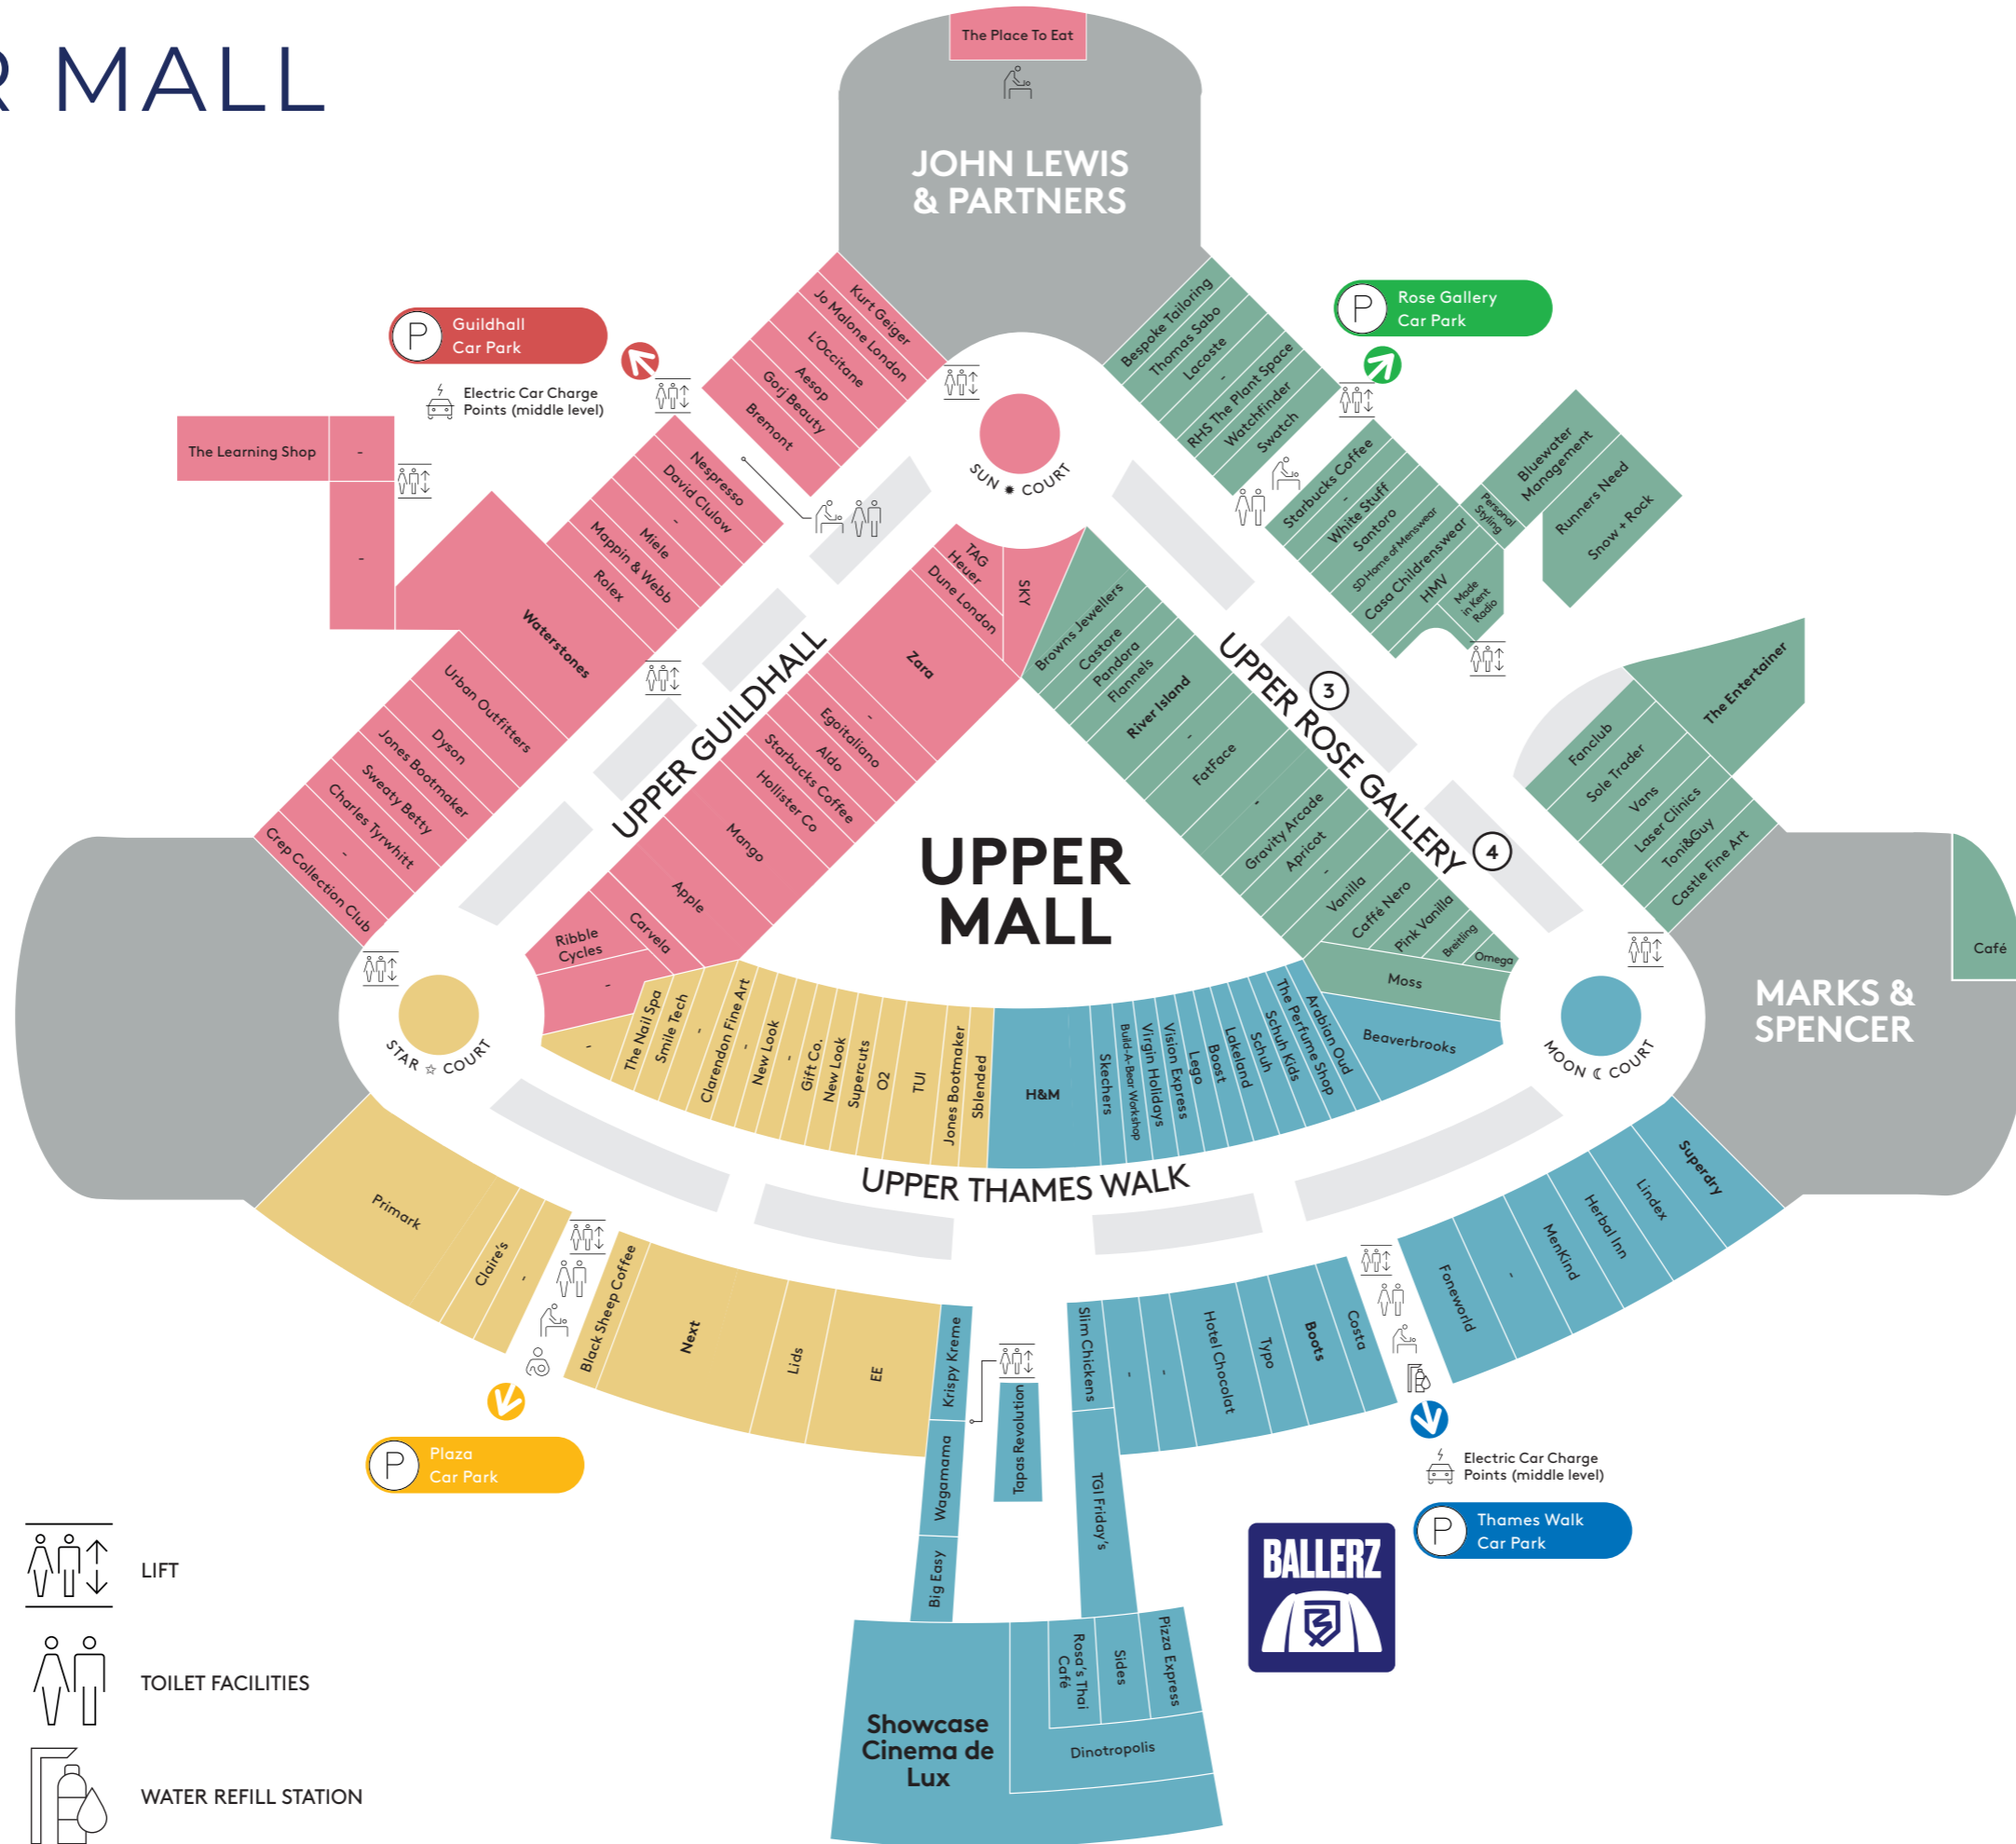

# UPPER MALL

-  BABY CHANGING FACILITIES
-  CHANGING PLACES
-  FEEDING ROOM
-  GIFT CARD
-  LIFT
-  TOILET FACILITIES
-  WATER REFILL STATION

# LOWER MALL

TM & © 2019 Eric Carle LLC.

- BABY CHANGING FACILITIES
- CHANGING PLACES
- FEEDING ROOM
- GIFT CARD
- LIFT
- TOILET FACILITIES
- WATER REFILL STATION

**BLUEWATER'S GIFT CARD SOLD HERE**