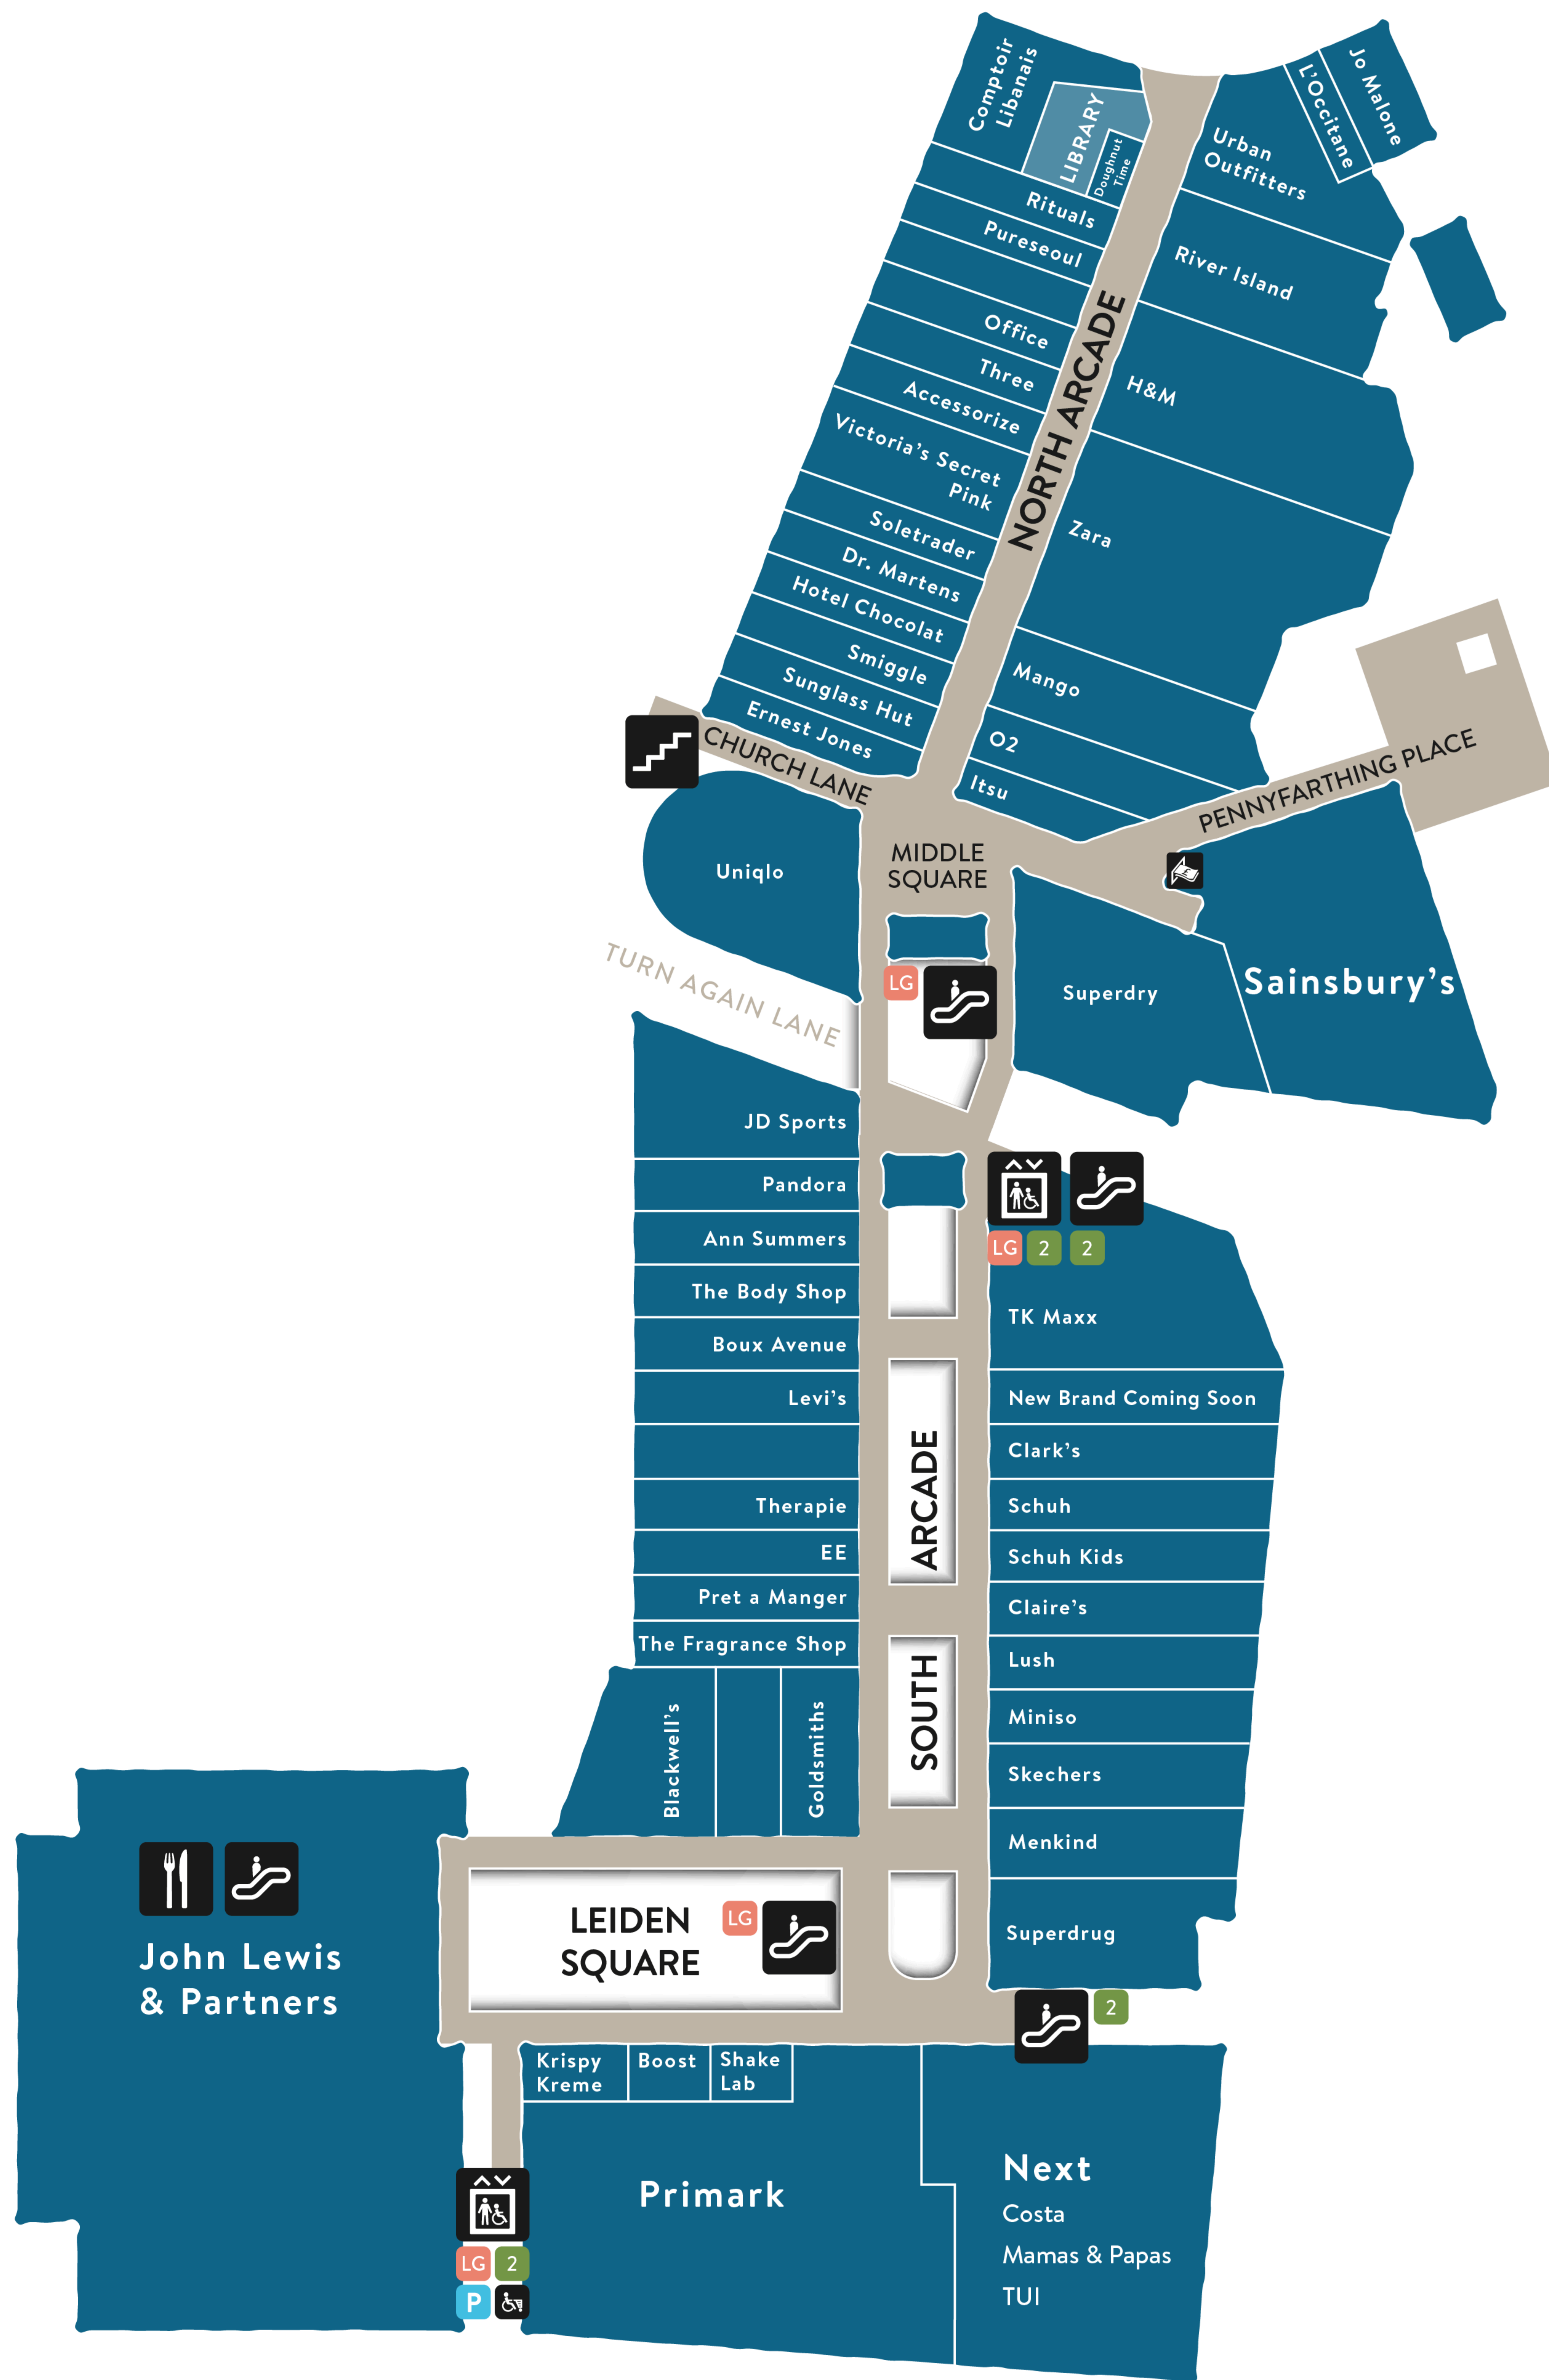

LINGERIE

Ann Summers	South Arcade	UG
Boux Avenue	South Arcade	UG
Calvin Klein	South Arcade	LG

SHOES & ACCESSORIES

Accessorize	North Arcade	UG
Claire's	South Arcade	UG
Clarks	South Arcade	UG
Dr. Martens	North Arcade	UG
Ernest Jones	North Arcade	UG
Goldsmiths	South Arcade	UG
Loake	Turn Again Lane	LG
Office	North Arcade	UG
Pandora	South Arcade	UG
Russell & Bromley	Leiden Square	LG
Schuh/ Schuh Kids	South Arcade	UG
Skechers	South Arcade	UG
Soletrader	North Arcade	UG
Sunglass Hut	North Arcade	UG
Swarovski	South Arcade	LG
Tag Heuer	Leiden Square	LG

FACILITIES

Amazon Lockers	Westgate Social	LG
Cycle Hub	Old Greyfriars St	LG
Centre Management Suite	Turn Again Lane	LG
Customer Services	South Arcade	UG

Toilets

Toilets and Baby Change	Westgate Social	LG
Accessible Toilet Only	South Arcade	UG
Toilets, Baby Change, Nursing, Changing Places	Roof Terrace	2