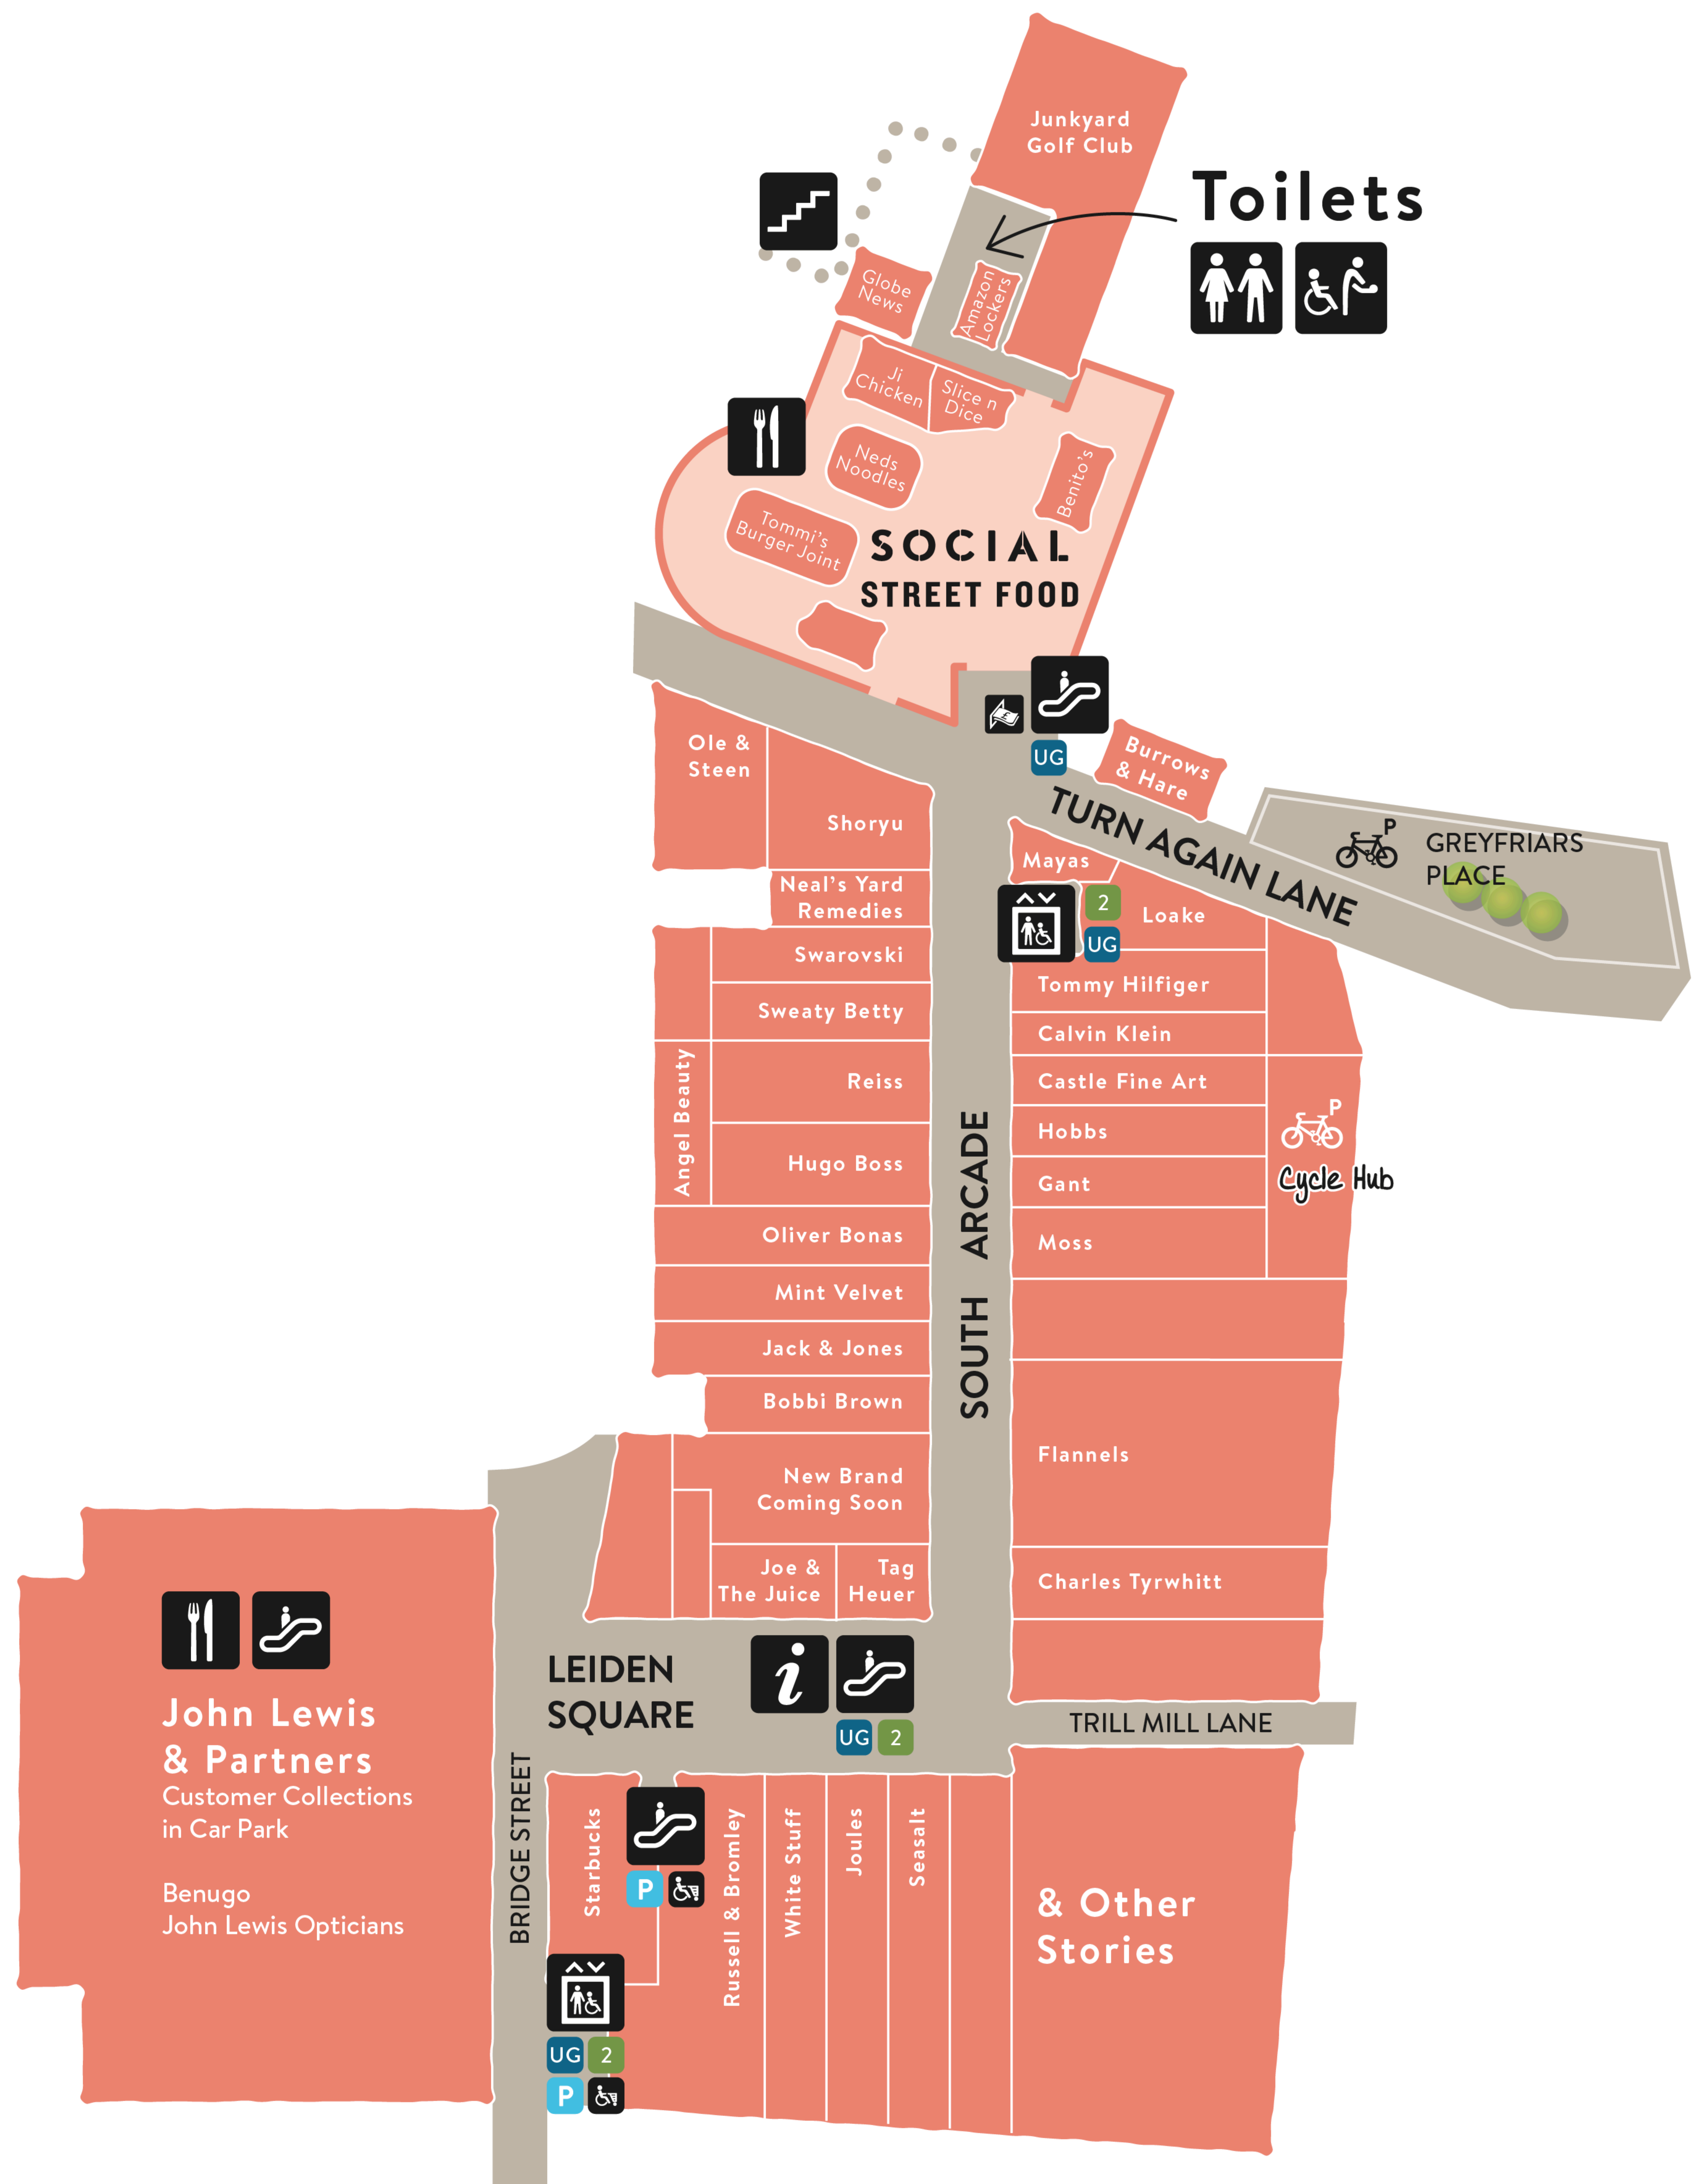

LINGERIE

Ann Summers	South Arcade	UG
Boux Avenue	South Arcade	UG
Calvin Klein	South Arcade	UG

SHOES & ACCESSORIES

Accessorize	North Arcade	UG
Claire's	South Arcade	UG
Clarks	South Arcade	UG
Dr. Martens	North Arcade	UG
Ernest Jones	North Arcade	UG
Goldsmiths	South Arcade	UG
Loake	Turn Again Lane	UG
Office	North Arcade	UG
Pandora	South Arcade	UG
Russell & Bromley	Leiden Square	UG
Schuh/ Schuh Kids	South Arcade	UG
Skechers	South Arcade	UG
Soletrader	North Arcade	UG
Sunglass Hut	North Arcade	UG
Swarovski	South Arcade	UG
Tag Heuer	Leiden Square	UG

FACILITIES

Amazon Lockers	Westgate Social	UG
Cycle Hub	Old Greyfriars St	UG
Centre Management Suite	Turn Again Lane	UG
Customer Services	South Arcade	UG

Toilets

Toilets and Baby Change	Westgate Social	UG
Accessible Toilet Only	South Arcade	UG
Toilets, Baby Change, Nursing, Changing Places	Roof Terrace	2