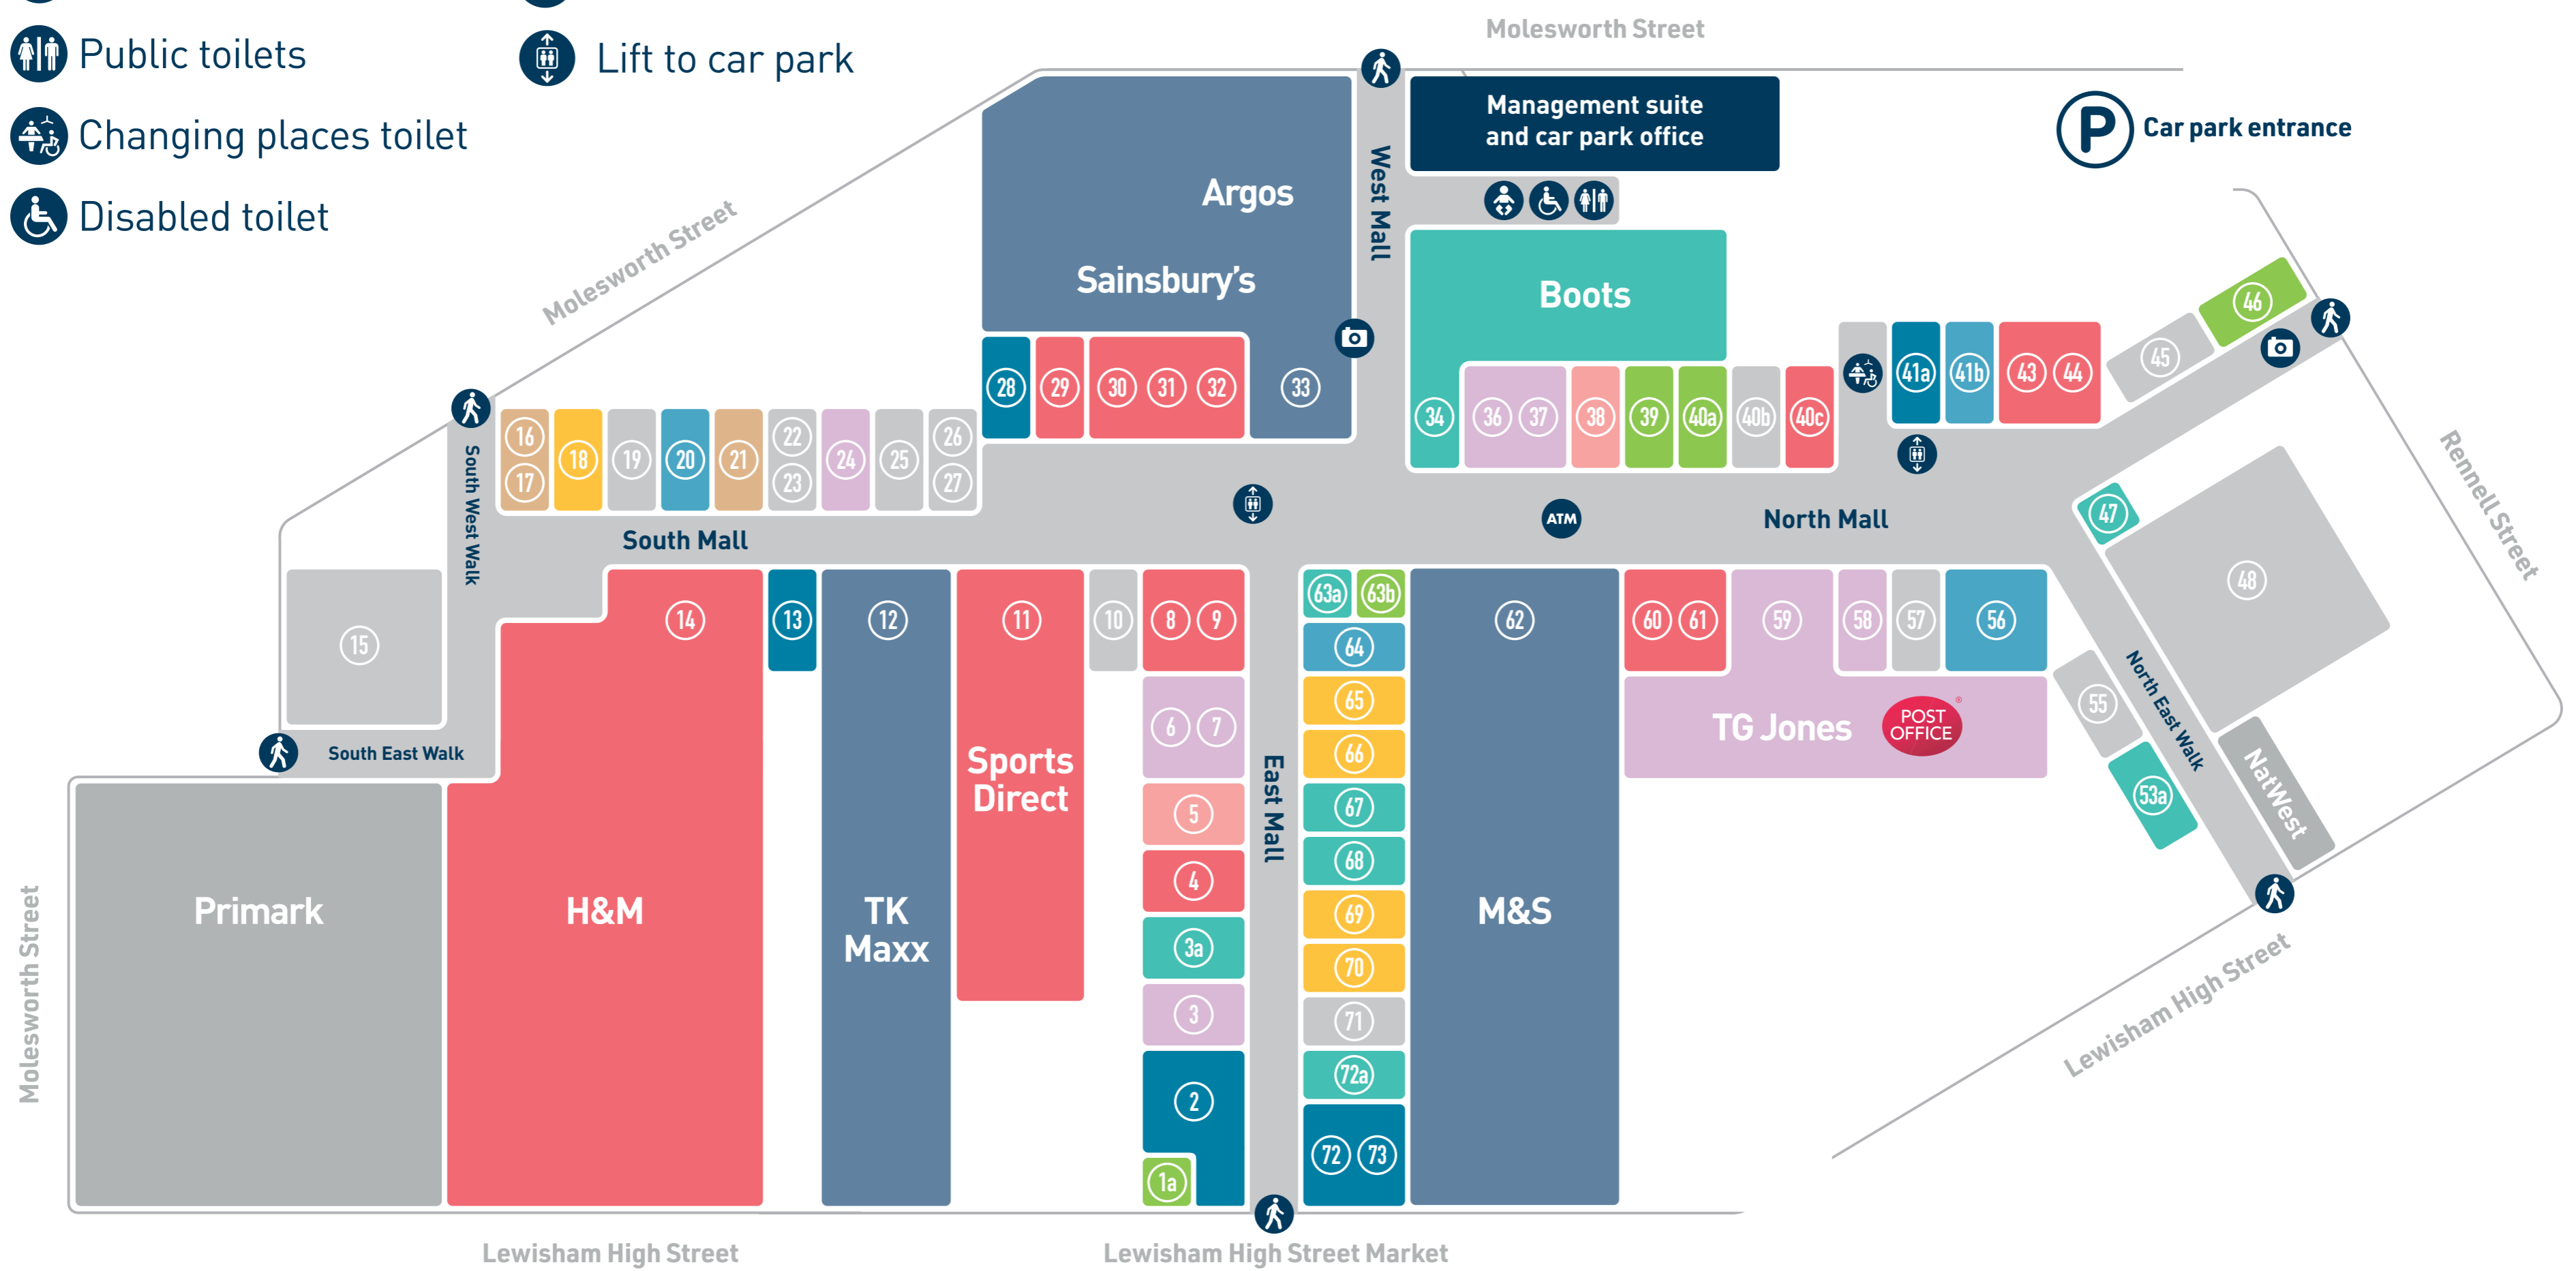

All this in one place...

-  Pedestrian access
-  Parent & baby room
-  Photo booth
-  Cash machine
-  Public toilets
-  Lift to car park
-  Changing places toilet
-  Disabled toilet

Fashion & Shoes

Circle Collective	4
Clarks	60, 61
Deichmann	40c
Foot Locker	8, 9
H&M	14
JD Sports	30, 31, 32
Shoe Zone	43, 44
Sports Direct	11

Technology

Baseo	18
EE	66
Mobilebitz	69
O2	65
Sky	77
Vodafone	70

Gifts & Speciality

Cards Direct	58
Card Factory	6, 7
Smiggle	3
TG Jones (Post Office)	59
The Works	24
Waterstones	36, 37

Culture

Gootopia	21
Lewisham CommUNITY	16, 17
Space	

Homeware & Lifestyle

Argos	33
Flying Tiger	41b
House To Home	20
Poundland	56
Miniso	64

Health & Beauty

Boots	34
Grape Tree Foods	40a
Herbal Inn	3a
Holland & Barrett	67
NRG Gym above H&M	
<i>(Entrance on High Street)</i>	
Supercuts	53a
The Fragrance Shop	63a
The Perfume Shop	72a
Tressly	68
Vape Mart	47

Department Stores

M&S	62
Sainsbury's	33
TK Maxx	12

Just pop in.

Monday – Saturday
7am – 8pm*

Sunday
10:30am – 5pm

NRG Gym open 24/7
via High Street

Bank Holidays
11am – 5pm

*Individual store times may vary.