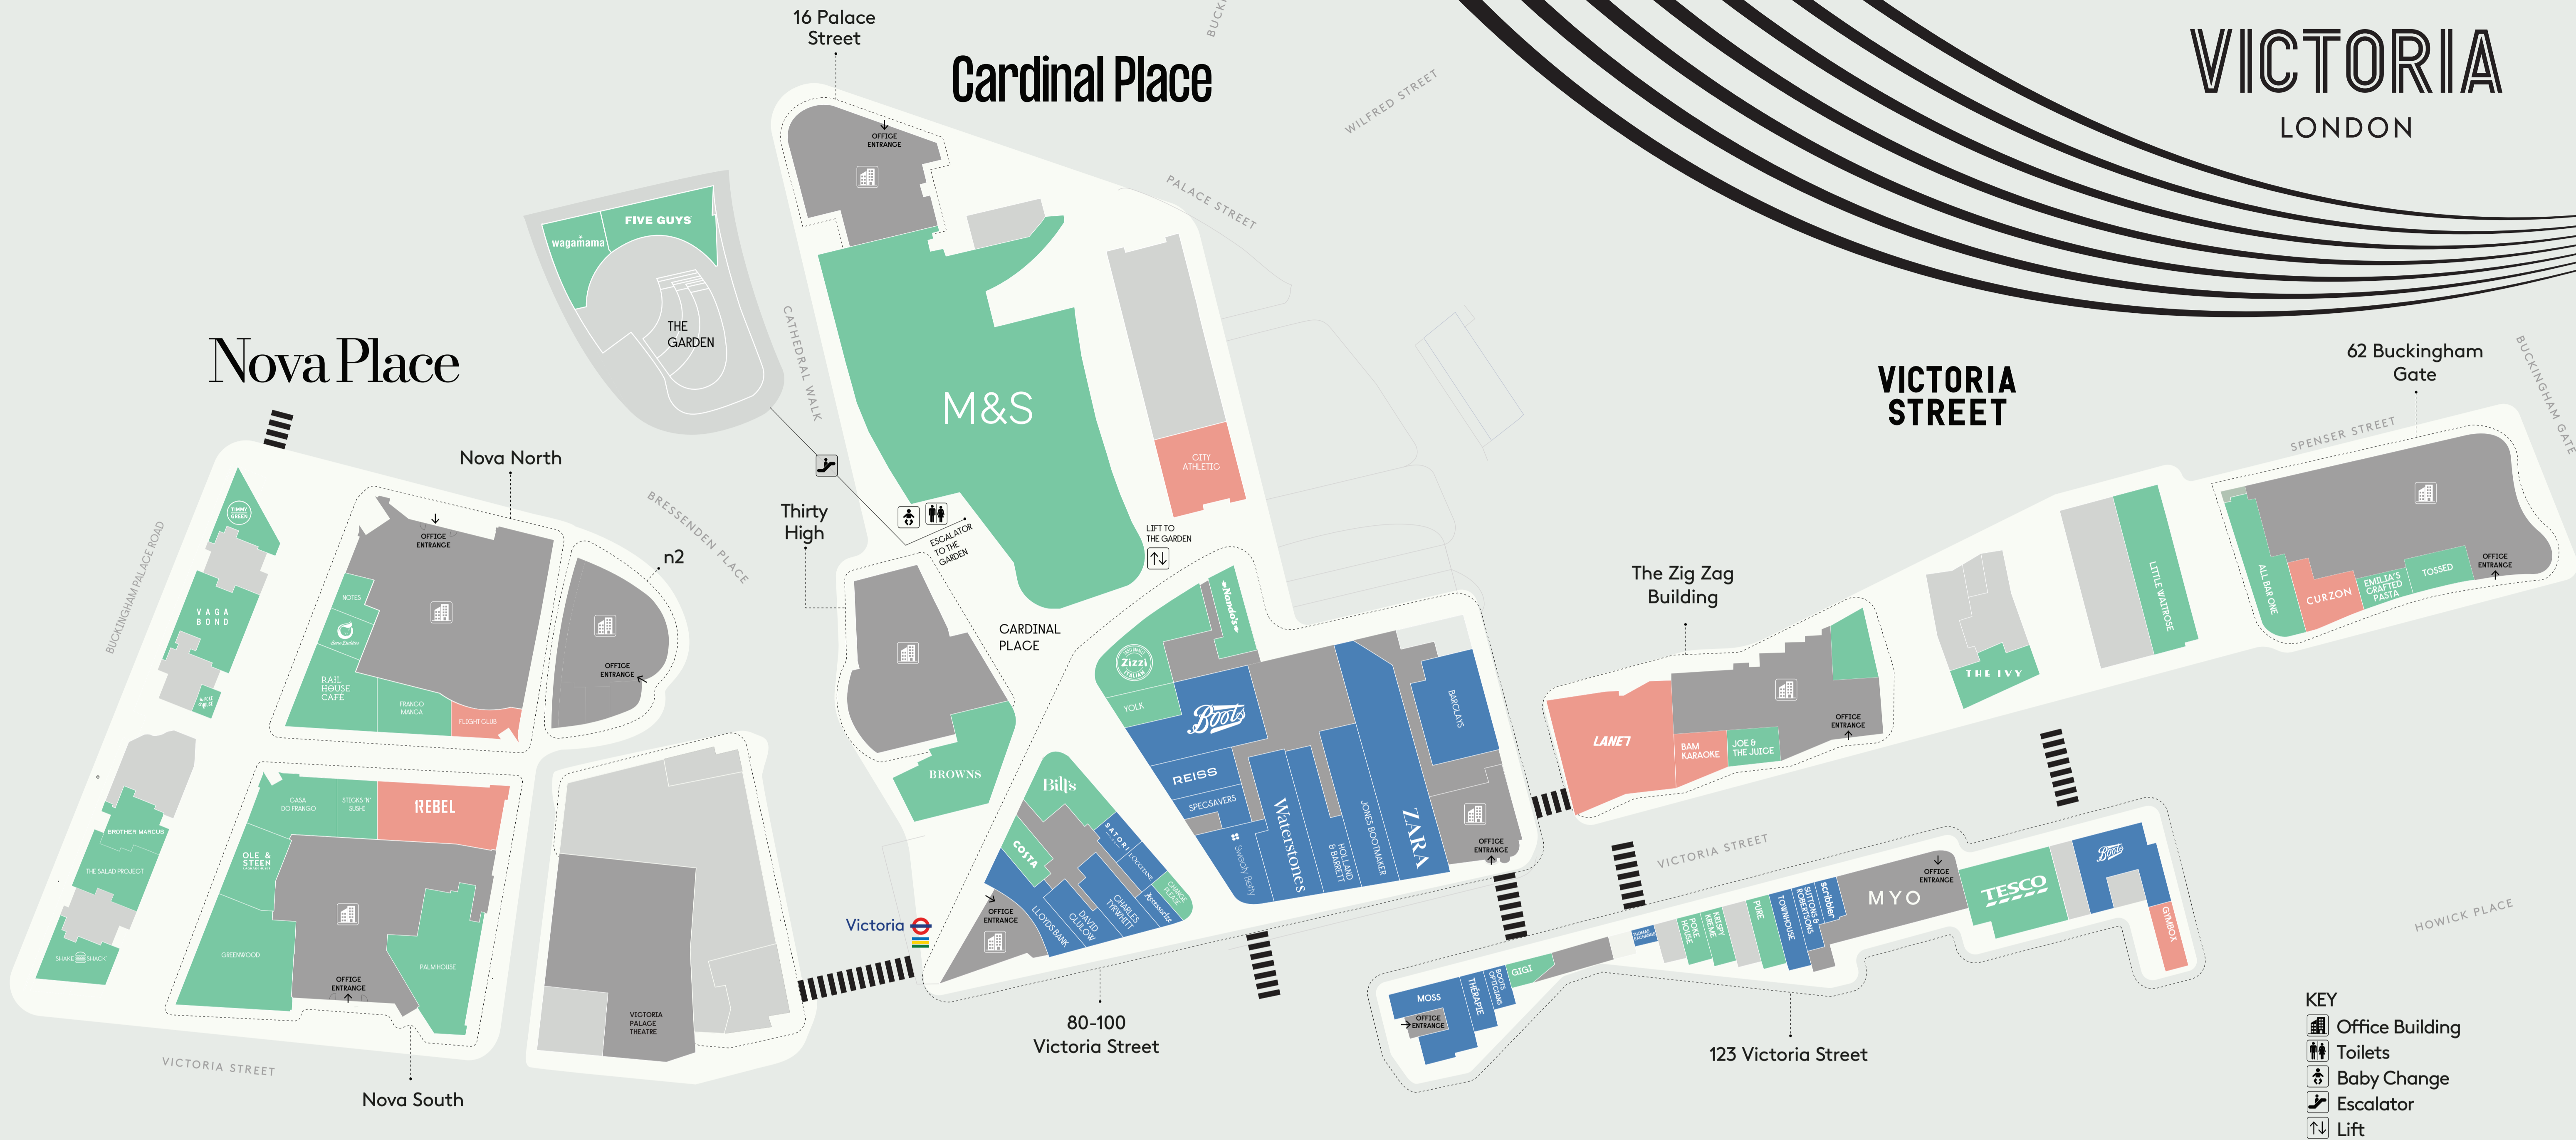

VICTORIA

LONDON

FOOD & DRINK

- | | | | |
|------------------------|-----------------|------------------|-------------------|
| All Bar One | Five Guys | Notes | The Salad Project |
| Bill's | Franco Manca | Ole & Steen | Timmy Green |
| Bone Daddies | Gigi | Palm House | Tossed |
| Brother Marcus | Greenwood | Poke House | Vagabond |
| Browns | Island Poké | Pure | Wagamama |
| Casa Do Frango | Joe & The Juice | Rail House Café | Yolk |
| Change Please | Krispy Kreme | Shake Shack | Zizzi |
| Costa | Little Waitrose | Sticks 'n' Sushi | |
| Emilia's Crafted Pasta | M&S | Tesco | |
| | Nando's | The Ivy | |

LEISURE

- | | |
|----------------------|----------------|
| ENTERTAINMENT | FITNESS |
| BAM Karaoke | 1Rebel |
| Curzon | City Athletic |
| Flight Club | Gymbox |
| Lane7 | |